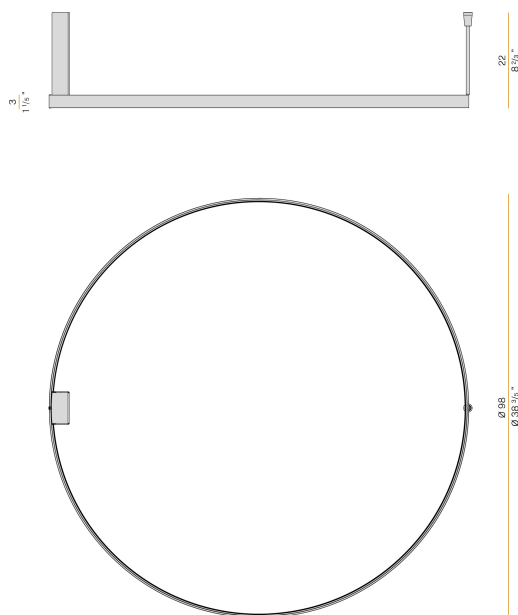

PANZERI

Zero Round

220-240V AC dimmable (DALI/Push DIM)

P03317.100.0502

bronze

Data sheet

CODE	P03317.100.0502
SYSTEM POWER CONSUMPTION	54W
EFFICACY	75.54lm/W
LIGHT SOURCE	LED
LIGHT SOURCE LIFETIME	L70 (B50) 60.000h
COLOUR TEMPERATURE	2700K Ra>90
LIGHT DISTRIBUTION	diffused
POWER SUPPLY	220-240V AC
FREQUENCY	50/60Hz
ELECTRICAL CONFIGURATION	dimmable (DALI/Push DIM)
DRIVER	integrated included
NOMINAL LUMINOUS FLUX	5670lm
LUMEN OUTPUT	4079lm
EFFICIENCY	71.9%
WEIGHT	2,06 Kg
PROTECTION DEGREE	IP20
COLOUR TOLLERANCES	SDCM 3
PACKING DIMENSIONS	107,0 x 107,0 x 11,0 cm

Ceiling or wall lighting fixture for interiors, with direct and indirect light emission.
Pickled sheet metal ceiling or wall bracket in polyacrylic paint.
Pickled sheet metal wall plate in polyacrylic paint.
Bended extruded aluminium structure in white, black, bronze, mat brass or titanium polyacrylic paint.
Extruded polycarbonate diffuser with opaline finish.

Technical drawing

Application

Polar diagram