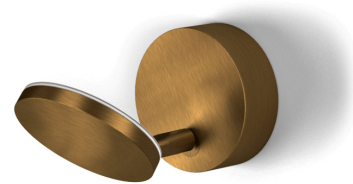

## Bella

220-240V AC dimmable (Step DIM)

A05217.011.0509

Ceiling or wall lighting fixture for interiors, with swivelling light beam.  
Galvanized sheet metal ceiling or wall bracket.  
Die-cast aluminium wall plate in white, black, bronze, mat brass or titanium polyacrylic paint.  
Turned brass joints in polyacrylic paint.  
Die-cast aluminium structure in polyacrylic paint.  
Die-cast aluminium head rotating on three axes in polyacrylic paint.  
Modelled acrylic diffuser with mat finish.  
Aluminium closing disk in polyacrylic paint.  
Push-button to adjust luminosity according to 5 levels of visual comfort.