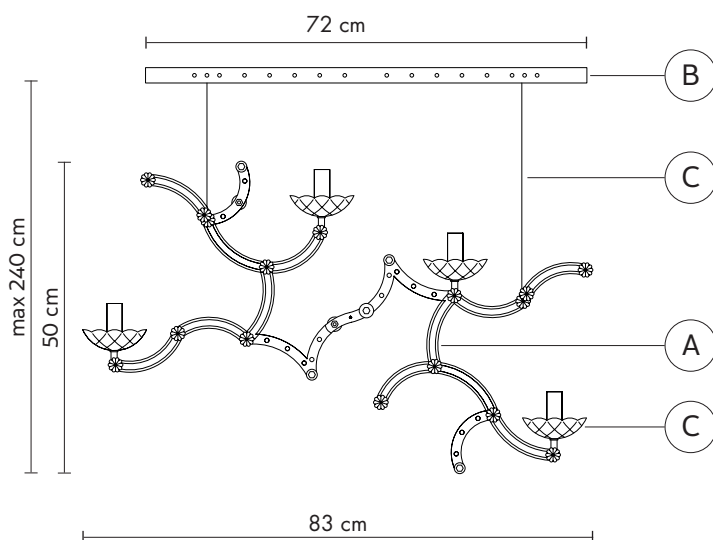

material artistic glass
colour transparent

BOBECHE "D"

material artistic glass
colour transparent

PERFORED BAR "B"

material metal
colour semi glossy black

ELECTRICAL CABLE "C"

colour transparent

ELECTRICAL SYSTEM

socket E14
source 4 x max 42W
energy class da E a A++

PACKAGING

nr. of collis 1
net weight/kg 2,85
gross weight/kg
packaging/cm

EMISSION OF LIGHT

one directional

direct
filtered
indirect
none

COLLECTION

available also as: wall lamp