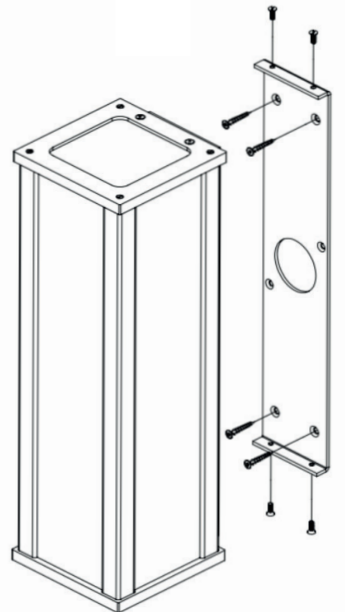

Fixing

Bronze Finishes

Patinas

FNRB RAW BRONZE	FNMB MEDIUM BRONZE	FNBK BLACK BRONZE

Special

FNBN BRUSHED NICKEL	CUSTOM FINISHING ON DEMAND

Alabasters

Type

WHITE VEIN	BROWN VEIN