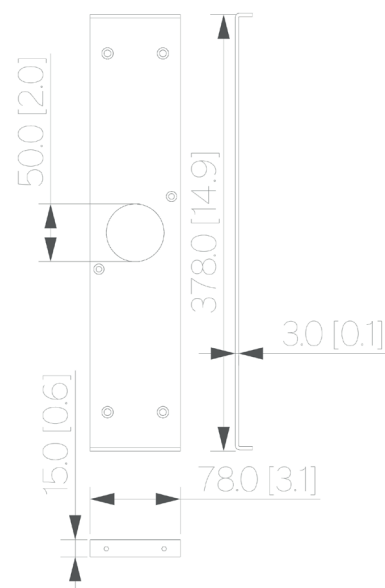

Fixation

Finitions Bronze

Patines

Sur mesure

Albâtres

Type