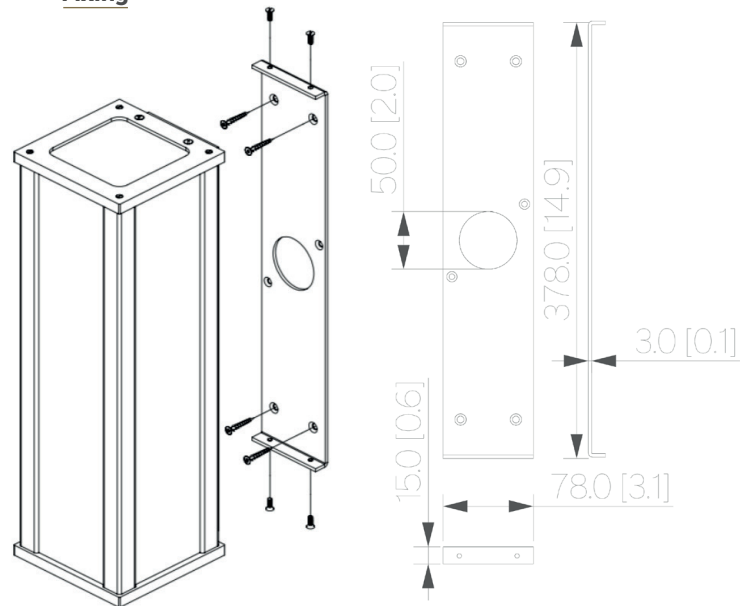

Fixing

Bronze Finishes

Patinas

Special

Alabasters

Type