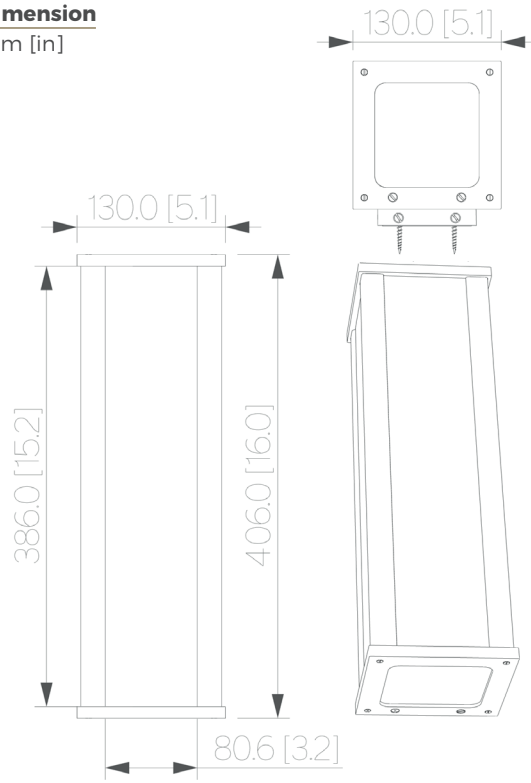

Dimension
mm [in]