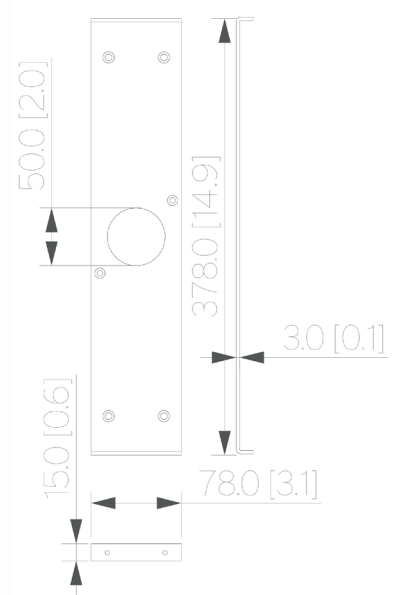

Fixing

Bronze Finishes

Patinas

FNRB RAW BRONZE	FNMB MEDIUM BRONZE	FNBK BLACK BRONZE

Special

FNBN BRUSHED NICKEL	CUSTOM FINISHING ON DEMAND

Alabasters

Type

WHITE VEIN	BROWN VEIN