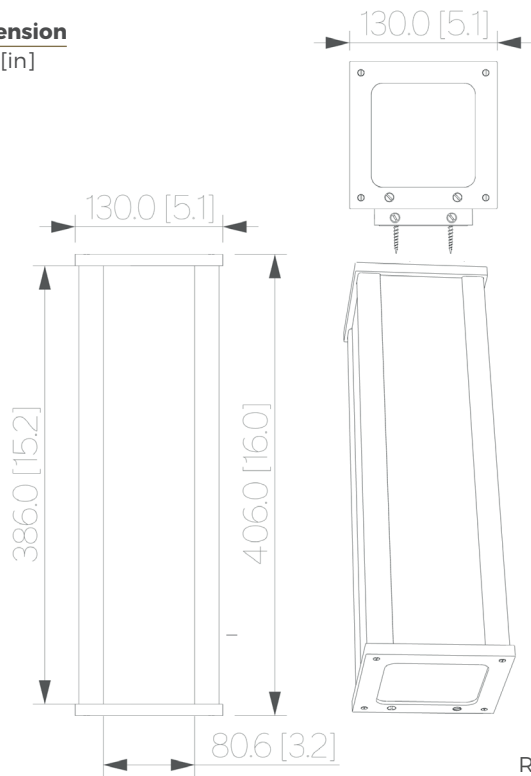

Dimension
mm [in]

Référence
WLLN400SQ
Corps en bronze patiné - Diffuseur en albâtre - Vernis protecteur
Reparabilité
Driver et led remplaçable