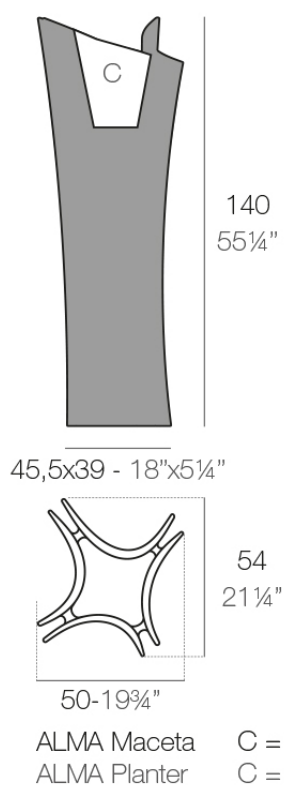

The Alma planter, on the other hand, is inspired by the architecture of the towers of Dubai.

Designed by A-Cero.

Info

Description

Pot made of polyethylene resin by rotational moulding. 100% Recyclable. Item suitable for indoor and outdoor use. Available in different finishes.

Weight: 17.87 Kg

Finishes

finishes

SELF-WATERING

Ref. 53013R

orange

ice

notte blue