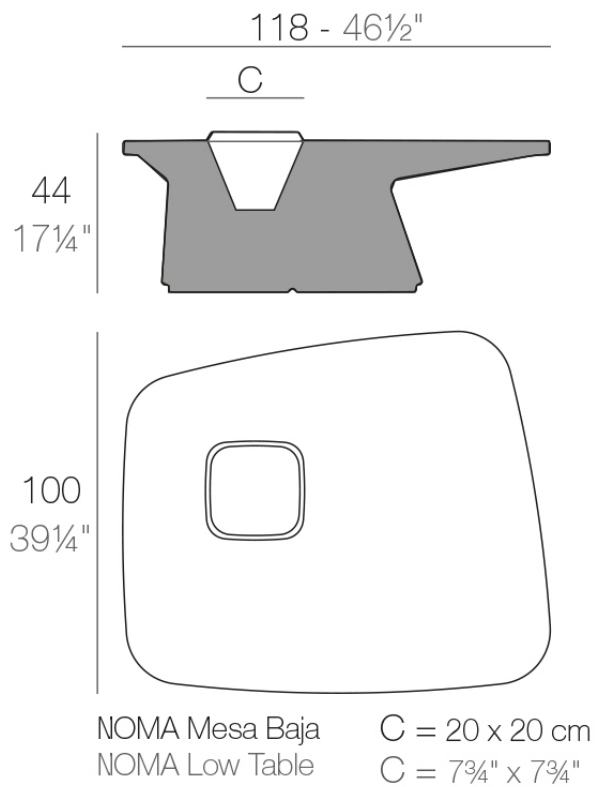

Info

Description

Made of polyethylene resin by rotational moulding. 100% Recyclable. Item suitable for indoor and outdoor use. Available in different finishes.

Weight: 20.02 Kg

Accessories

- **ICE BUCKET**