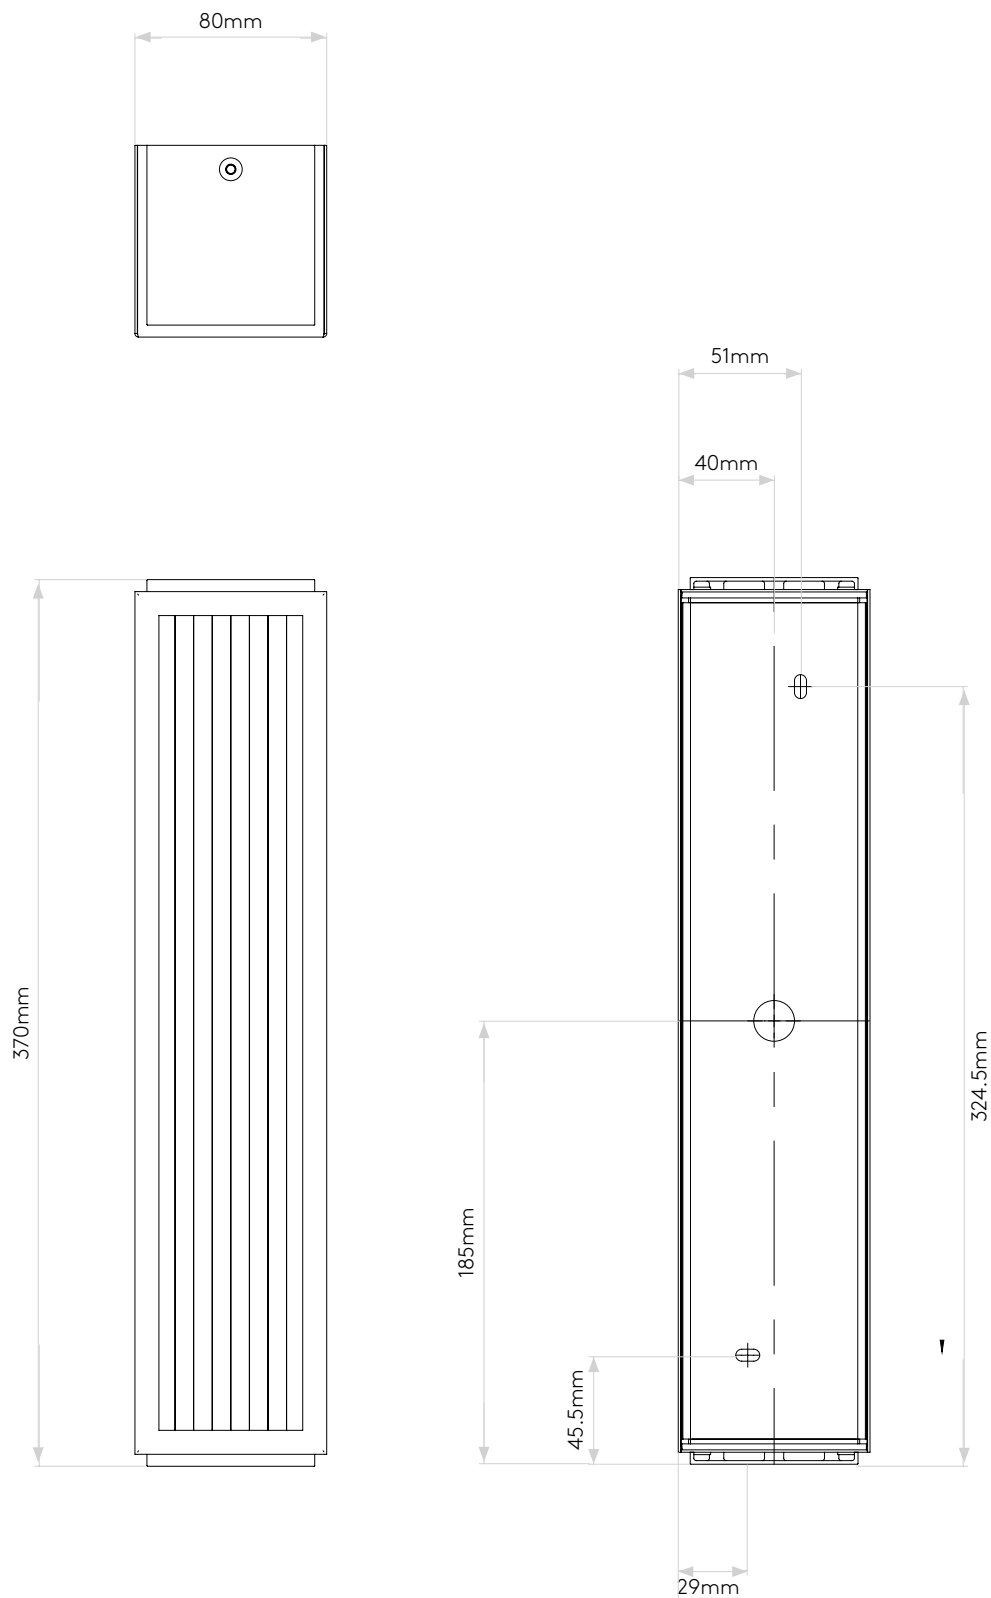

BOSTON 370

astro

GENERAL

LOCATION:	Bathroom/Interior
CLASS:	CE (Class II)
IP RATING:	IP44
BATHROOM ZONE:	Zone 2, 3
VOLTAGE:	Mains 230V
INSTALLATION ORIENTATION:	Wall Mount - Vertical
MAIN MATERIAL:	Metal - Mild Steel
DIMENSIONS:	H: 370mm W: 80mm D: 80mm
CUT OUT HOLE:	Not Applicable
RECESS DEPTH:	Not Applicable
FIRE RATING:	Not Applicable
CABLE LENGTH:	Not Applicable
GROSS WEIGHT:	2.4Kg

LAMP

LIGHT SOURCE:	LED STRIP
MAXIMUM WATTAGE:	13.9W
LAMP INCLUDED:	Yes (Integral)
MAXIMUM LAMP LENGTH:	Not Applicable
LUMINOUS FLUX:	465lm
COLOUR TEMP:	3000K
CRI:	80
R9:	37
MACADAM ELLIPSE:	+/- 100k
TILT ADJUSTABLE ANGLE:	Not Applicable
ROTATION ADJUSTABLE ANGLE:	Not Applicable
AVERAGE LIFESPAN:	50,000hrs
L70:	To Be Advised
BEAM ANGLE:	Not Applicable

Please note that some dimensions may vary slightly due to manufacturing tolerances, this includes cable entry and fixing holes

Veuillez noter que certaines dimensions peuvent varier légèrement en raison des tolérances de fabrication, y compris l'entrée de câble et les trous de fixation.