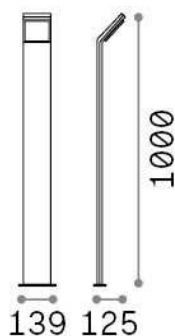

## Outdoor - Floor lamps

<b>Ean</b>	8021696322216
<b>Item</b>	STYLE PT H100 NERO 4000K
<b>Installation</b>	Floor lamps
<b>Guarantee</b>	5 years
<b>Gross weight</b>	2.12 kg
<b>Volume</b>	0.023861 m <sup>3</sup>

## Source info

<b>Integrated source</b>	Integrated LED module
<b>Replaceable source</b>	No
<b>Power</b>	9 W
<b>Emission</b>	Direct
<b>Max consumption</b>	max 9,00 W
<b>Features LED</b>	LED SMD
<b>CCT LED</b>	4000 K
<b>Duration LED (t. 25°C)</b>	30000 h
<b>CRI</b>	> 80
<b>Light beam</b>	120°
<b>Light beam flux</b>	1100 lm
<b>Useful light flux</b>	830 lm