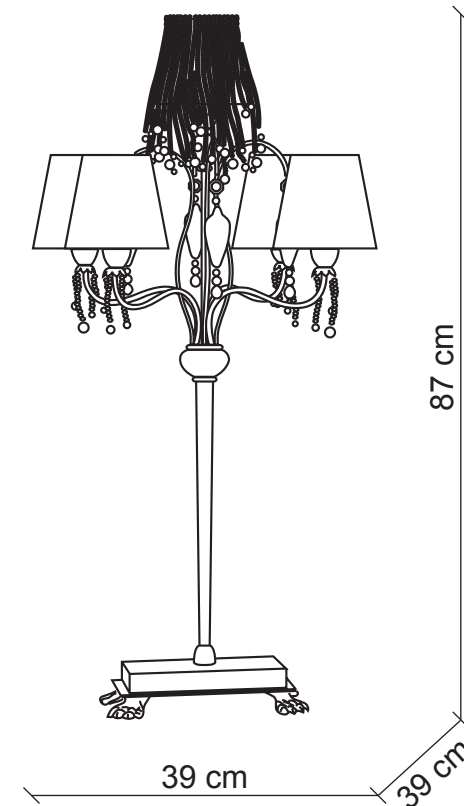

PATRIZIAGARGANTI

Firenze

BAGA Contemporary
LOVELY LIGHT

art. 2125

5 lights Table lamp

Finish: Red

Lampshades: Red goffered fabric

Accessories: Red and clear crystals

Ø 12x8
H. 11

5x
40W E14
not supplied

m³ 0,40
Kg 4,3