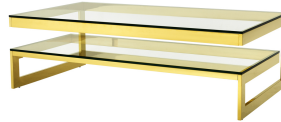

E I C H H O L T Z

25 YEARS OF LUXURY

SPECIFICATION SHEET

Item no.	110367
Item description	Coffee Table Gamma gold finish
Category	Tables
Type	Coffee tables
Country of origin	China

ITEM MEASUREMENTS (CM / KG)

Dimensions	150 x 80 x H. 46 cm
-------------------	---------------------

SPECIFICATIONS

Material(s)	Stainless steel Glass
Finish(es)/colour(s)	Gold finish clear glass
Suitable for	Indoor use only
Assembly	This product requires assembly

PACKAGE INFORMATION (MTR/KG)

110367A - Coffee Table Gamma gold finish - Stand - 1pc(s)

Package measurements	1,635 x 0,48 x 0,145
Volume	0,1138
Gross weight	19,20

110367B - Coffee Table Gamma gold finish - Glass - 1pc(s)