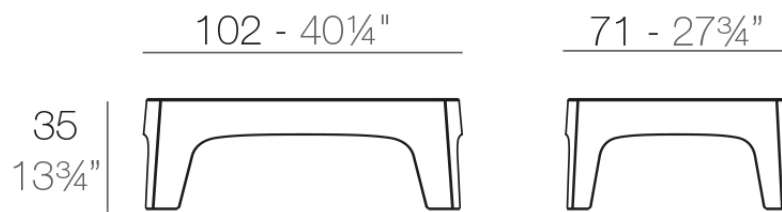

Info

Description

Made of injected polypropylene with mineral additives. Stackable. Available in several colors. Item suitable for indoor and outdoor use.

Weight: 10 Kg

SOLID Mesa Baja
SOLID Low Table

Finishes