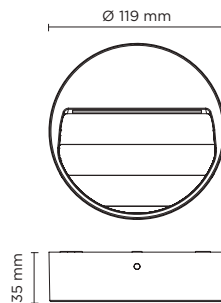

401601

SURF MINI ROUND

Round wall surface-mounted luminaire for outdoor installation on a wall, no recess needed. Phospho-chromatised and polyester powder coated die-cast copper-free aluminium body, tempered safety glass, moulded silicone gasket and stainless steel screws. Built-in LED driver 220-240V 50-60Hz, with 6 mid-power CREE XH-G LED. IP65 rating.

light source	light beam options	lumen output (lm)	lumin. efficacy (lm/w)
3000°K warm-white			
mid power led	 floor washer 180°	350	87.50
4000°K neutral-white*			
mid power led	 floor washer 180°	368	92.00

* Available on request

Finish color options:

 Textured Grey
RAL 9006

 Anthracite Grey
RAL 7016

 Matt Black
(on request)

Technical features

Technical data

Wattage	4 WATT
IP Rating	IP65
IK Rating	IK08
Material	High corrosion resistance die-cast copper-free aluminum body and frame.
Coating	Polyester powder coating with phosphochromating pre-finish
Light source	NR. 6 x CREE XH-G LED
Screws	Stainless steel
Transformer	Electronic power supply 220/240V 50/60Hz built-in
Gasket	Silicone rubber
Glass	Tempered
Rubber grommet	M12 Rutaseal® in EPDM
Gross weight	0,60 Kg