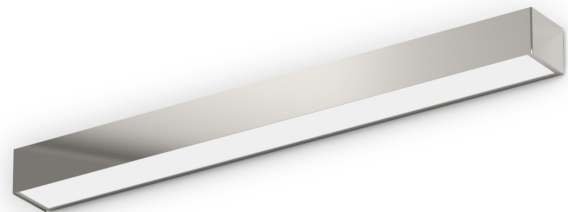

PANZERI

Toy

220-240V AC dimmable (DALI/Push DIM)

A01637.090.0402

 polished steel

Data sheet

CODE	A01637.090.0402
SYSTEM POWER CONSUMPTION	45W
EFFICACY	78lm/W
LIGHT SOURCE	LED
COLOUR TEMPERATURE	3000K Ra>90
LIGHT DISTRIBUTION	diffused
POWER SUPPLY	220-240V AC
FREQUENCY	50/60Hz
ELECTRICAL CONFIGURATION	dimmable (DALI/Push DIM)
DRIVER	integrated included
NOMINAL LUMINOUS FLUX	5464lm
LUMEN OUTPUT	3510lm
EFFICIENCY	64.2%
WEIGHT	3,14 Kg
PROTECTION DEGREE	IP20
COLOUR TOLLERANCES	SDCM 3
PACKING DIMENSIONS	12,0 x 12,0 x 92,0 cm

Wall lighting fixture for interiors, with direct and indirect light emission.

Pickled sheet metal structure in polyacrylic paint.

Aluminium dissipation plates.

Pickled sheet metal cover in white, bronze or mat brass polyacrylic paint, or with gold leaf coating, or in polished or mat stainless steel.

Flat frosted glass diffusers.

Technical drawing

Polar diagram

cd/klm
— C0 - C180 - - - C90 - C270