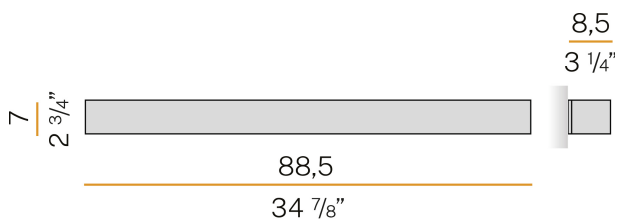

PANZERI

Toy

220-240V AC dimmable (DALI/Push DIM)

A01637.090.0402

 polished steel

Data sheet

CODE	A01637.090.0402
SYSTEM POWER CONSUMPTION	45W
EFFICACY	78lm/W
LIGHT SOURCE	LED
COLOUR TEMPERATURE	3000K Ra>90
LIGHT DISTRIBUTION	diffused
POWER SUPPLY	220-240V AC
FREQUENCY	50/60Hz
ELECTRICAL CONFIGURATION	dimmable (DALI/Push DIM)
DRIVER	integrated included
NOMINAL LUMINOUS FLUX	5464lm
LUMEN OUTPUT	3510lm
EFFICIENCY	64.2%
WEIGHT	3,14 Kg
PROTECTION DEGREE	IP20
COLOUR TOLLERANCES	SDCM 3
PACKING DIMENSIONS	12,0 x 12,0 x 92,0 cm

Wall lighting fixture for interiors, with direct and indirect light emission.

Pickled sheet metal structure in polyacrylic paint.

Aluminium dissipation plates.

Pickled sheet metal cover in white, bronze or mat brass polyacrylic paint, or with gold leaf coating, or in polished or mat stainless steel.

Flat frosted glass diffusers.

Technical drawing

Polar diagram

cd/klm
— C0 - C180 - - - C90 - C270