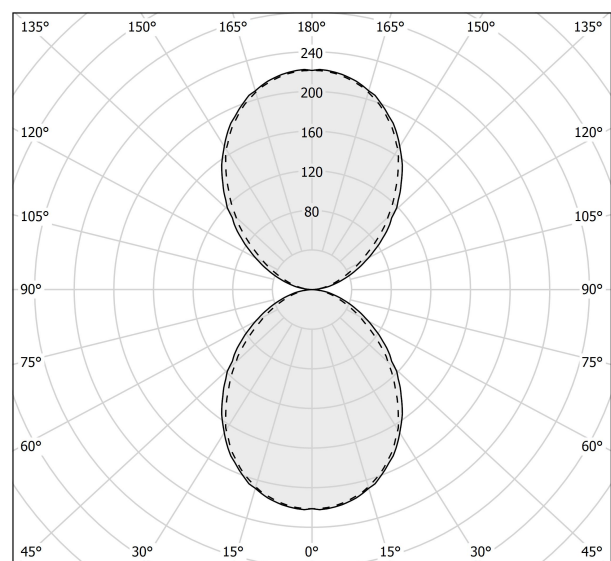

Flat frosted glass diffusers.

Technical drawing

Polar diagram

cd/klm
— C0 - C180 - - - C90 - C270