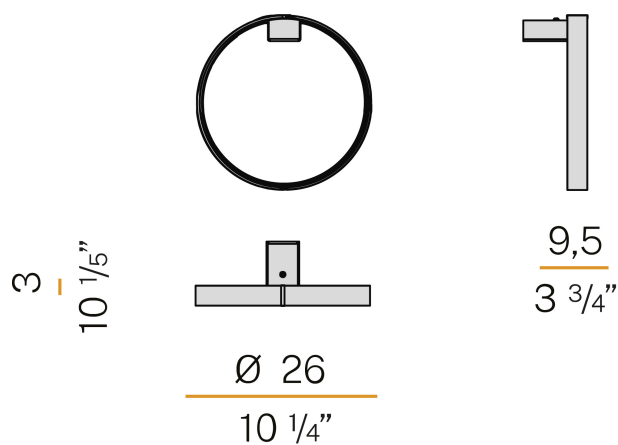

PANZERI

Zero Round

220-240V AC ON-OFF

A03301.025.0401

● white

Data sheet

CODE	A03301.025.0401
SYSTEM POWER CONSUMPTION	13W
EFFICACY	61.23lm/W
LIGHT SOURCE	LED
LIGHT SOURCE LIFETIME	L70 (B50) 60.000h
COLOUR TEMPERATURE	3000K Ra>90
LIGHT DISTRIBUTION	diffused
POWER SUPPLY	220-240V AC
FREQUENCY	50/60Hz
ELECTRICAL CONFIGURATION	ON-OFF
DRIVER	integrated included
NOMINAL LUMINOUS FLUX	1024lm
LUMEN OUTPUT	796lm
EFFICIENCY	77.7%
WEIGHT	0,62 Kg
PROTECTION DEGREE	IP40
COLOUR TOLLERANCES	SDCM 3
PACKING DIMENSIONS	31,0 x 31,0 x 20,0 cm

Wall lighting fixture for interiors, with direct and indirect light emission.
Pickled sheet metal wall bracket in polyacrylic paint.
Pickled sheet metal wall plate in polyacrylic paint.
Bended extruded aluminium structure in white, black, bronze, mat brass or titanium polyacrylic paint.
Extruded polycarbonate diffuser with opaline finish.

Technical drawing

Polar diagram