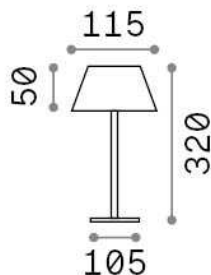

General info

Outdoor - Table lamps

Ean	8021696311678
Item	PURE TL NERO
Installation	Table lamps
Guarantee	5 years
Gross weight	1.54 kg
Volume	0.005156 m ³

Technical info

Net weight	0.84 kg
Insulation class	III
Protection index	IP54
Compliance	CE
Operating temperature	0° ~ +40 °C
Dimmer	1, Touch dimmer
Power output	3.7 V DC
	Integrated switch button Touch switch
Battery	YES
Power supply	Required, remoted, not included

Source info

Integrated source	Integrated LED module
Replaceable source	Replaceable (by qualified operators only)
Power	LED 1,5 W
Emission	Direct
Max consumption	max 1,50 W
Features LED	LED SMD
CCT LED	3000 K
Duration LED (t. 25°C)	30000 h
CRI	> 80
Light beam flux	230 lm
Useful light flux	170 lm
Photobiological risk	EXEMPT
Standby power	< 0.50 W
Bulb included	1 - E14 OLIVA 4W 3000K CRI80 SATIN