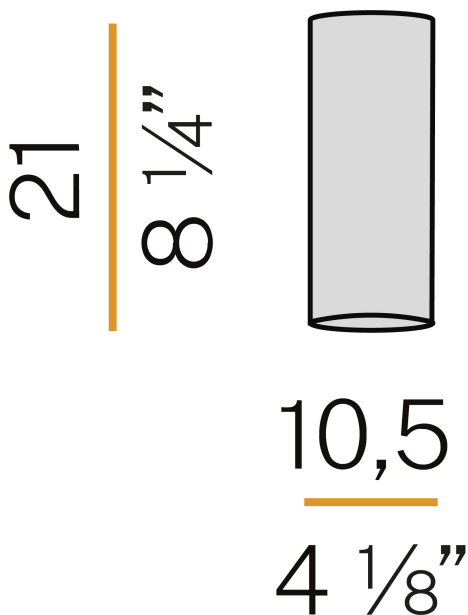

PANZERI

One

220-240V AC ON-OFF
P03702.000.0401

● black

Data sheet

CODE	P03702.000.0401
SYSTEM POWER CONSUMPTION	15W
EFFICACY	68.13lm/W
LIGHT SOURCE	LED
LIGHT SOURCE LIFETIME	L90 (B10) 50.000h
COLOUR TEMPERATURE	3000K Ra>90
LIGHT DISTRIBUTION	diffused
POWER SUPPLY	220-240V AC
FREQUENCY	50/60Hz
ELECTRICAL CONFIGURATION	ON-OFF
DRIVER	integrated included
NOMINAL LUMINOUS FLUX	1611lm
LUMEN OUTPUT	1022lm
EFFICIENCY	63.4%
WEIGHT	0,77 Kg
PROTECTION DEGREE	IP40
COLOUR TOLLERANCES	SDCM 3
PACKING DIMENSIONS	23,0 x 31,0 x 13,0 cm

Technical drawing

Polar diagram