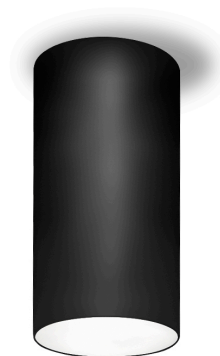

PANZERI

One

220-240V AC ON-OFF
P03702.000.0401

● black

Data sheet

CODE	P03702.000.0401
SYSTEM POWER CONSUMPTION	15W
EFFICACY	68.13lm/W
LIGHT SOURCE	LED
LIGHT SOURCE LIFETIME	L90 (B10) 50.000h
COLOUR TEMPERATURE	3000K Ra>90
LIGHT DISTRIBUTION	diffused
POWER SUPPLY	220-240V AC
FREQUENCY	50/60Hz
ELECTRICAL CONFIGURATION	ON-OFF
DRIVER	integrated included
NOMINAL LUMINOUS FLUX	1611lm
LUMEN OUTPUT	1022lm
EFFICIENCY	63.4%
WEIGHT	0,77 Kg
PROTECTION DEGREE	IP40
COLOUR TOLLERANCES	SDCM 3
PACKING DIMENSIONS	23,0 x 31,0 x 13,0 cm

Ceiling lighting fixture for interiors, with direct light emission.
Turned pickled sheet metal ceiling bracket in white, black, bronze, mat brass or gold polyacrylic paint.
Extruded aluminium structure in white, black, bronze or mat brass polyacrylic paint, or with gold leaf coating.
Aluminium dissipation plate.
Flat frosted glass diffuser.
Turned pickled sheet metal frame in white, black, bronze or mat brass polyacrylic paint, or with gold leaf coating.