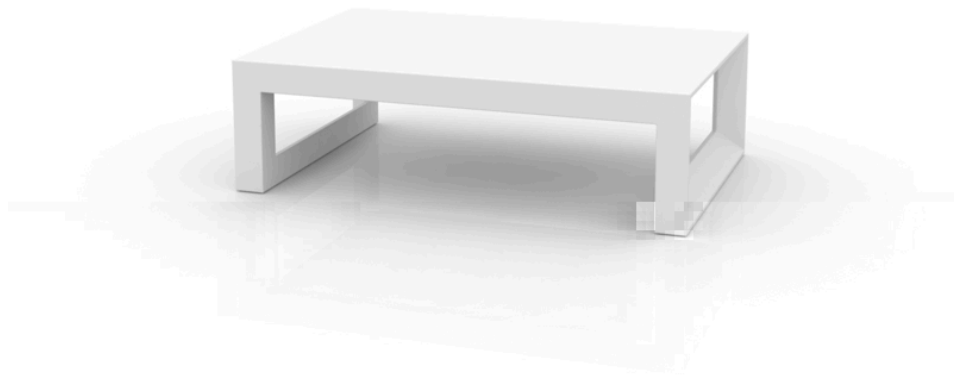

Products / Low Tables / Frame Coffee Table 120x80x35

Frame coffee table 120x80x35

by Ramón Esteve

Frame, outdoor collection by Ramon Esteve, comes from generating serene and timeless shapes using the framework as elementary geometry. The endless possibilities offered by the material using advanced technology, was the motivation to explore the limits.

Info

Description

Made of polyethylene resin by rotational moulding. 100% Recyclable. Item suitable for indoor and outdoor use. Available in different finishes.

Weight: 18.05 Kg

FRAME Mesa Baja
FRAME Low Table