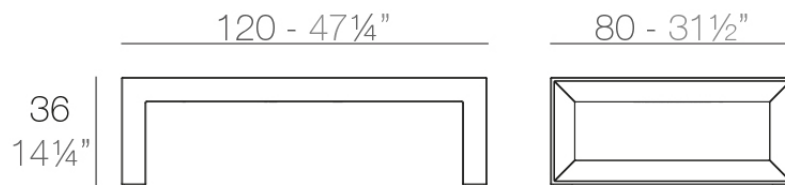

Products / Low Tables / Frame Coffee Table 120x80x35

Frame coffee table 120x80x35

by Ramón Esteve

Frame, outdoor collection by Ramon Esteve, comes from generating serene and timeless shapes using the framework as elementary geometry. The endless possibilities offered by the material using advanced technology, was the motivation to explore the limits.

Info

Description

Made of polyethylene resin by rotational moulding. 100% Recyclable. Item suitable for indoor and outdoor use. Available in different finishes.

Weight: 18.05 Kg

FRAME Mesa Baja
FRAME Low Table