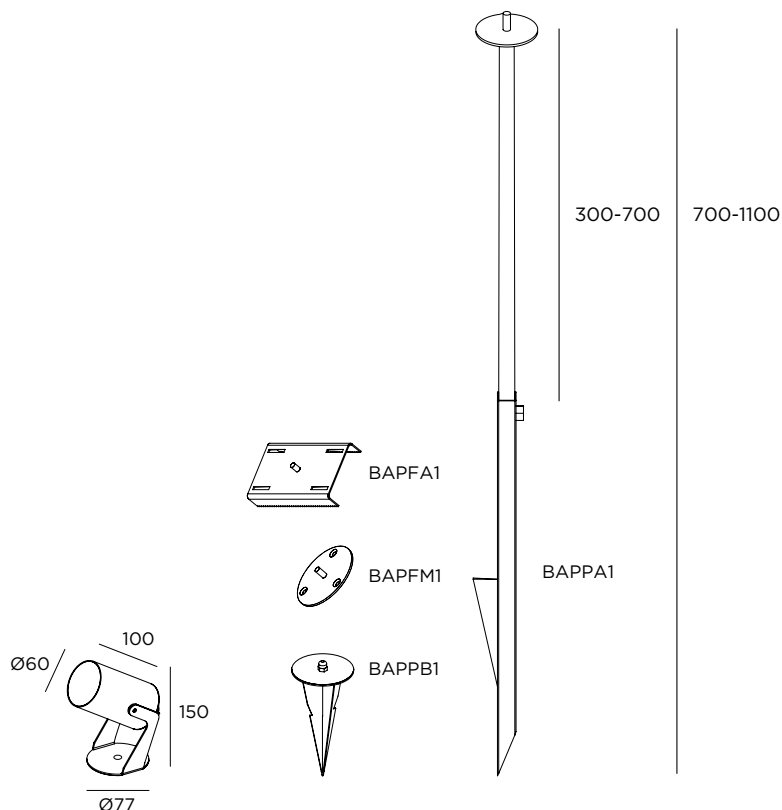

GU10 / 220-240V

BAP1T1 ■ ■ ■ ■

LED 3,6W / 360lm / 24V

BAP2T1 ■ ■ ■ ■

GU5,3 / 12V

BAP7T1 ■ ■ ■ ■

Backspin plus

CE LED GU10 IP65 IK08 12V / 24V / 220-240V

Stainless steel AISI 316L
Projector with fixing accessories
Transparent glass diffuser
Supplied with 3 mt cable

Fixing accessories

- **BAPPB1** ■ Low spike
- **BAPPA1** ■ ■ Spike with telescopic rod
  H 300-700 mm above ground
- **BAPFM1** ■ Adjustable wall fixing plate 360°
- **BAPFA1** ■ ■ Fixing plate for tree with belts L=2.0 mt

Optional

- **CASP1** ■ ■ ■ Visor
- **SC1** Black honeycomb filter

■ LED color	Finishing
3 3000 K	IN Inox
	BT Browntech
	NB Naturalblack

Drivers 12V and 24V p. 218