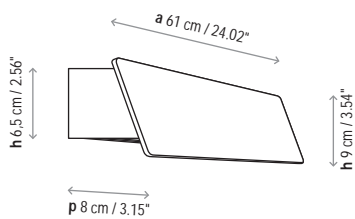

Lamps description

⏚ Grounding: compulsory

⦿ 17 W LED
Led: 42 x 0,41 W = 17 W
Lumens: 1600 lm
CRI: 90
Degrees Kelvin: 2700°

Voltage: 120 V~60 Hz

📦 1 Box 45.67 x 6.30 x 6.30 inches

Vol.: 1,0488 ft³

Weight: 7.72 lbs

2270200665U Led / White

Not dimmable

OPTIONAL (CONSULT)
Available switch option

IMPORTANT NOTE
Must mount on 2" x 4" rectangular junction box

Measures

Alba - 60

Alba - 60 Led

Alba - 90