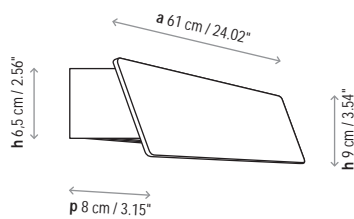

Lamps description

⏚ Grounding: compulsory

⦿ 17 W LED
Led: 42 x 0,41 W = 17 W
Lumens: 1600 lm
CRI: 90
Degrees Kelvin: 2700°

Voltage: 120 V~60 Hz

📦 1 Box 45.67 x 6.30 x 6.30 inches

Vol.: 1,0488 ft³

Weight: 7.72 lbs

2270200665U Led / White

Not dimmable

OPTIONAL (CONSULT)
Available switch option

IMPORTANT NOTE
Must mount on 2" x 4" rectangular junction box

Measures

Alba - 60

Alba - 60 Led

Alba - 90