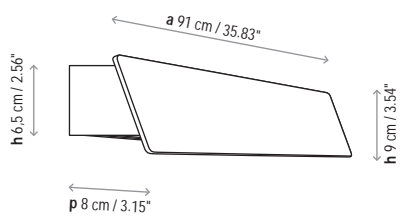

Lamps description

⏚ Grounding: compulsory

⦿ 17 W LED
Led: 42 x 0,41 W = 17 W
Lumens: 1600 lm
CRI: 90
Degrees Kelvin: 2700°

Voltage: 120 V~60 Hz

📦 1 Box 45.67 x 6.30 x 6.30 inches

Vol.: 1,0488 ft³

Weight: 7.72 lbs

2270200665U Led / White

Not dimmable

OPTIONAL (CONSULT)
Available switch option

IMPORTANT NOTE
Must mount on 2" x 4" rectangular junction box

Measures

Alba - 60

Alba - 60 Led

Alba - 90