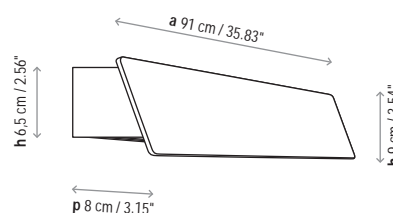

Name: Alba - 90 LED

Design: Rubén Saldaña / 2014

Typology: Wall lamp

Environment: Indoor

Technical description:

Indoor ADA Wall light with frontal decorative plate in aluminum or wood. Back mounting and diffuser's box are iron made, directing LED light down through a bottom polycarbonate opal diffuser. Finishes are Satin White for the diffuser's box, and Natural Oak, White or Polished Aluminum for the decorative plate. Optional upper switch available for special order. The election of this option alters IP rating of standard model.

Lamps description

⏚ Grounding: compulsory

⦿ 17 W LED
Led: 42 x 0,41 W = 17 W
Lumens: 1600 lm
CRI: 90
Degrees Kelvin: 2700°

Voltage: 120 V~60 Hz

📦 1 Box 45.67 x 6.30 x 6.30 inches

Vol.: 1,0488 ft³

Weight: 7.72 lbs

Certifications: **ADA IP-20**

Photometrics made according to the position the lights are shown in the catalogue and price list.

Ref   Finishings

2270200663U Led White - Oak Wood

2270200664U Led Polished Aluminum

2270200665U Led / White

Not dimmable

OPTIONAL (CONSULT)
Available switch option

IMPORTANT NOTE
Must mount on 2" x 4" rectangular junction box

Measures