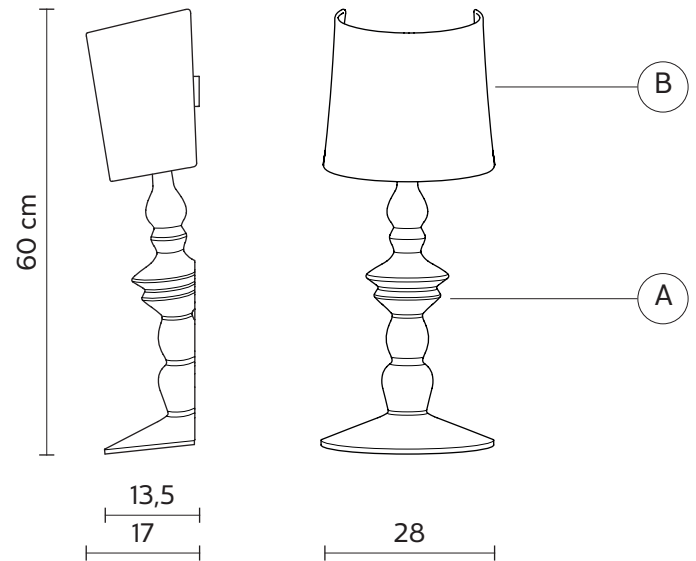

### STRUCTURE "B"

material	linen	
colour	white	

### PACKAGING

nr.of collis	1
net weight/kg	2,3
gross weight/kg	3,5
packaging/cm	62x67x32

### EMISSION OF LIGHT

one directional

	direct
	filtered
	indirect
	none