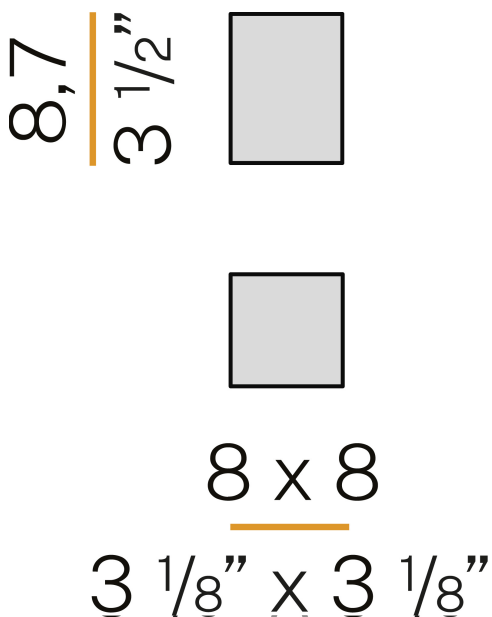

Technical drawing