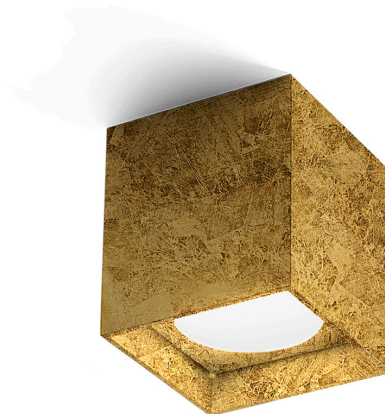

Ceiling lighting fixture for interiors, with direct light emission.  
Pickled sheet metal ceiling bracket in white, black, bronze, mat brass or gold polyacrylic paint.  
Extruded aluminium structure in white, black, bronze or mat brass polyacrylic paint, or with gold leaf coating.  
Aluminium dissipation plate.  
Flat frosted glass diffuser.  
Pickled sheet metal frame in white, black, bronze or mat brass polyacrylic paint, or with gold leaf coating.