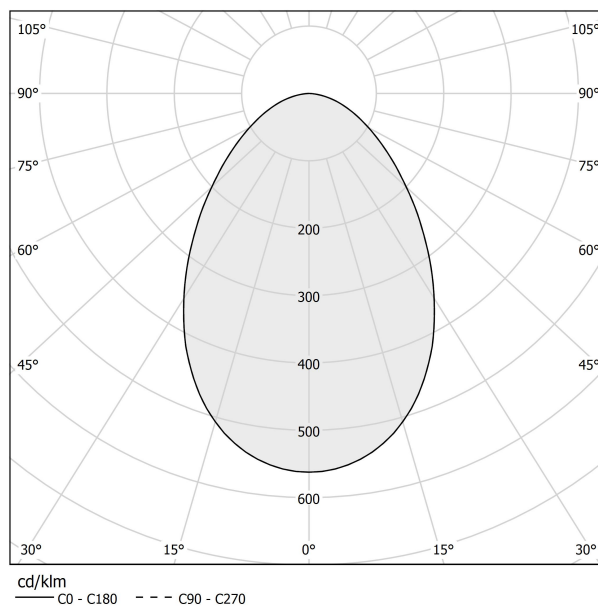

### Data sheet

CODE	P03821.000.0406
SYSTEM POWER CONSUMPTION	10W
EFFICACY	59.5lm/W
LIGHT SOURCE	LED
LIGHT SOURCE LIFETIME	L70 (B50) 50.000h
COLOUR TEMPERATURE	3000K Ra>90
LIGHT DISTRIBUTION	diffused
POWER SUPPLY	220-240V AC
FREQUENCY	50/60Hz
ELECTRICAL CONFIGURATION	ON-OFF
DRIVER	integrated included
NOMINAL LUMINOUS FLUX	850lm
LUMEN OUTPUT	595lm
EFFICIENCY	70%
WEIGHT	0,39 Kg
PROTECTION DEGREE	IP40
COLOUR TOLLERANCES	SDCM 3
PACKING DIMENSIONS	12,0 x 24,0 x 13,0 cm

### Polar diagram