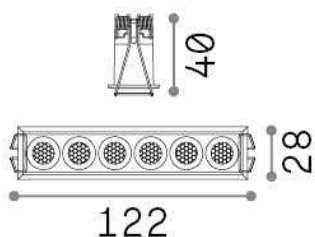

## Technical - Recessed lights

Ean	8021696305813
Item	LIKA FI SLIM 10W 3000K BK
Installation	Recessed lights
Guarantee	5 years
Gross weight	0.26 kg
Volume	0.001292 m <sup>3</sup>

## Technical info

Net weight	0.18 kg
Insulation class	II
Protection index	IP20
Compliance	CE
Operating temperature	0° ~ +40 °C
Dimmer	NO, On-Off
Power output	220-240 V AC 50/60 Hz
Power supply	Separate, included Replaceable (by qualified operators only), electronic
Recessed specifications	117 x 23 - h. ≥ 45 , 5-30

## Source info

Integrated source	Integrated LED module
Replaceable source	No
Power	10 W
Emission	Direct
Max consumption	max 10,00 W
Features LED	LED SMD
CCT LED	3000 K
Duration LED (t. 25°C)	30000 h
CRI	> 90
Light beam	32°
UGR Maximum	< 19
Light beam flux	1000 lm
Useful light flux	750 lm
Photobiological risk	2