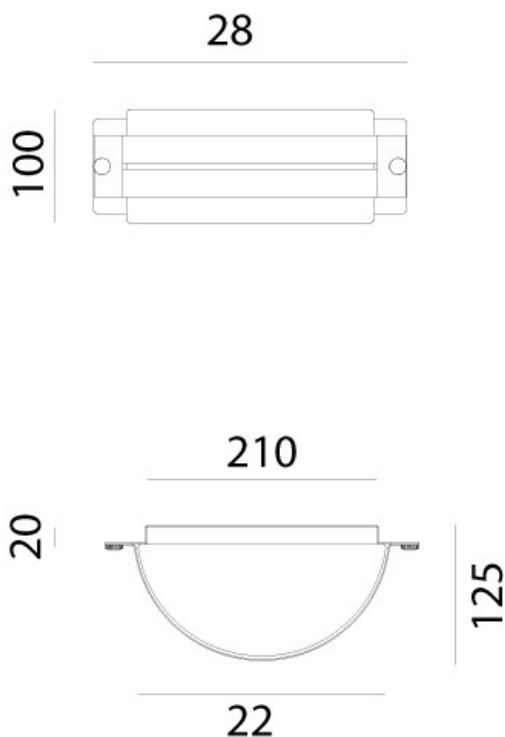

Tipologia: PARETE

Type: WALL LIGHT

Ambiente / Environment:
OUTDOOR

Materiale: RAME
Material: COPPER

Finitura / Colore: RAME
Finishing / Color: COPPER

Fonte luminosa – Lighting Source:
1xMax 46W E27

Voltaggio – Voltage:
240V

Classe Energetica – Energetic Class:
A++/E

PROTEZIONE IP – IP PROTECTION:
IP54

PESO – WEIGHT:
2Kg

Lampadina non inclusa
Light bulb not included