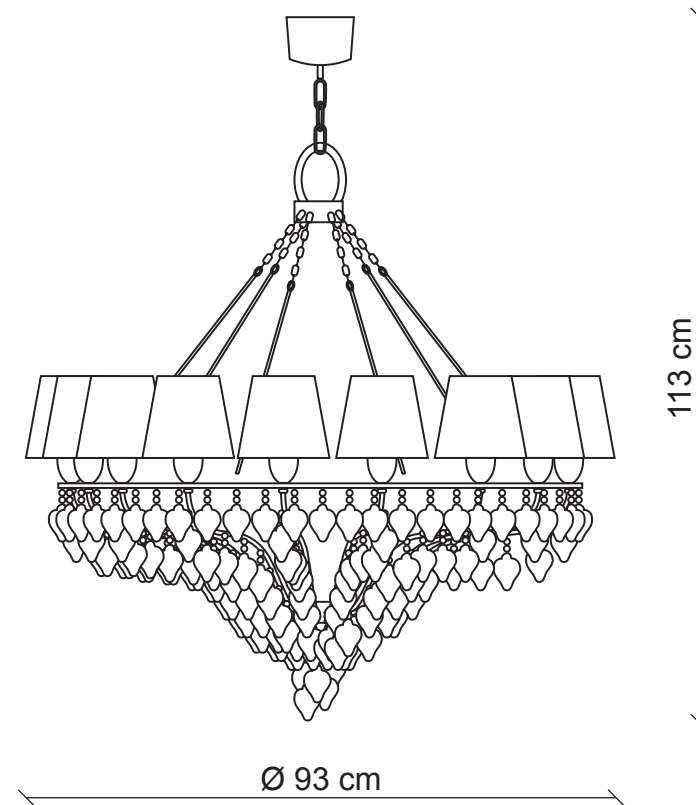

PATRIZIAGARGANTI

Firenze

BAGA Progress
LOVELY LIGHT

art. 3260

18 lights Chandelier

Finish: Gold leaf

Lampshades: Black leather

Accessories: Amber and clear crystals

m³ 0,86
Kg 18