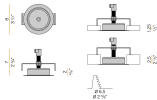

PANZERI

Emma

Accessories / power supply and fixing

XM9201-01

Recessed canopy for electric cable suspensions. Suitable for 24V fixtures: remote driver 24V needed.