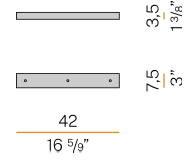

PANZERI

Emma

Accessories / power supply and fixing

XM8901-03

Canopy for power supply with 3 outputs.