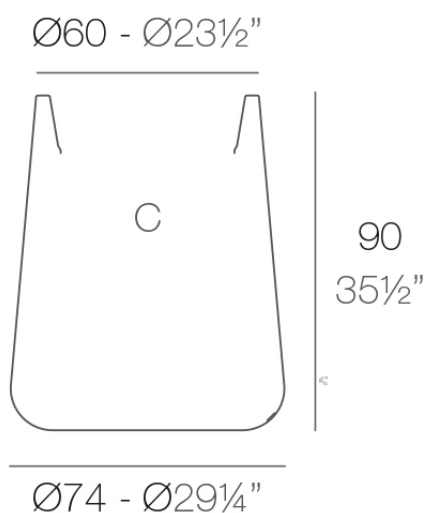

Info

Description

Pot made of polyethylene resin by rotational moulding. 100% Recyclable. Item suitable for indoor and outdoor use. Available in different finishes.

Weight: 12 Kg

ULM redonda alta $\text{Ø}74$ cm
 ULM round high $\text{Ø}29\frac{1}{4}"$