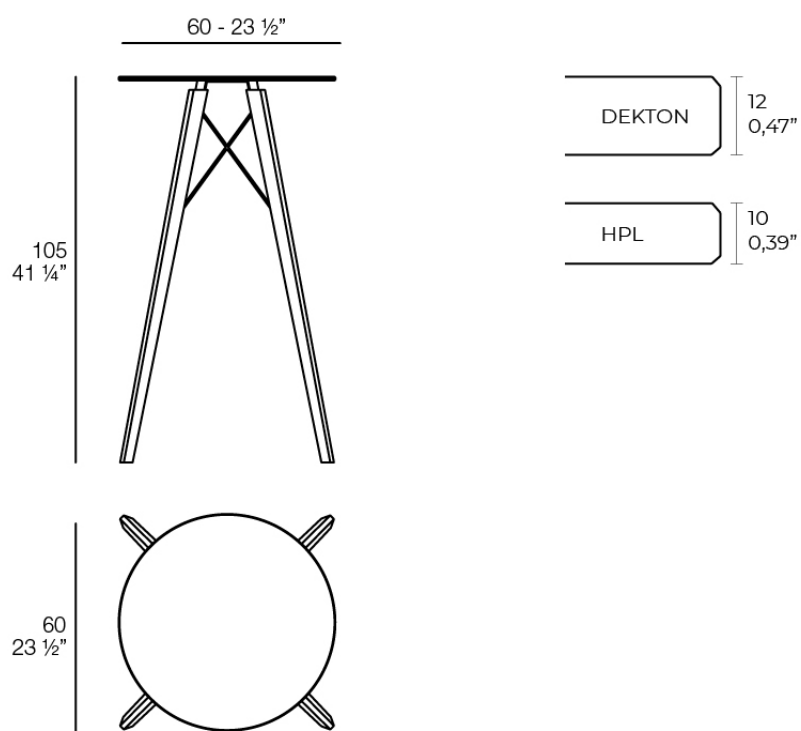

Products / High Tables / Faz Wood High Table ø60x105

Faz wood high table ø60x105

by Ramón Esteve

Faz is a modular collection of outdoor furniture and planters designed by Ramón Esteve for Vondom. He is the architect of harmony, serenity, timelessness and universality, and he has created mineral and emphatic shapes that make Faz a design that contextualizes with homes and installations. An ambience, encircling as a result of the blissful combination of the material and lighting, so that the sole sensation would be its fusion.

Info

Description

Weight: 10.17 Kg

FAZ WOOD Mesa Alta Ø60
FAZ WOOD Dining table Ø23 1/2"

Finishes

finishes

HPL

Ref. 54318

white

black

ecru

HPL WHITE

Ref. 54318B

white

DEKTON

Ref. 54318M