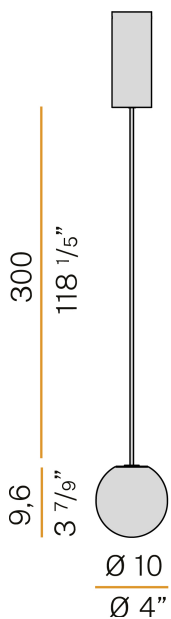

PANZERI

Murané

220-240V AC ON-OFF

L11505.010.0401

 champagne

Data sheet

CODE	L11505.010.0401
SYSTEM POWER CONSUMPTION	4W
LIGHT SOURCE	LED
COLOUR TEMPERATURE	3000K Ra>90
LIGHT DISTRIBUTION	diffused
POWER SUPPLY	220-240V AC
FREQUENCY	50/60Hz
ELECTRICAL CONFIGURATION	ON-OFF
DRIVER	integrated included
NOMINAL LUMINOUS FLUX	120lm
WEIGHT	0.78 Kg
PROTECTION DEGREE	IP20
COLOUR TOLLERANCES	SDCM 3
PACKING DIMENSIONS	14,0 x 30,0 x 13,0 cm

Suspension lighting fixture for interiors, with direct and indirect light emission.
Turned brass wiring support.
Diffuser in blown glass with bronze colour.
Turned aluminium closing disk in champagne polyacrylic paint.
3m (118,1") long suspension and power cable in transparent PVC.
Power canopy with pickled sheet metal ceiling bracket and extruded aluminium covering in champagne or mat black polyacrylic paint.

Technical drawing

Polar diagram