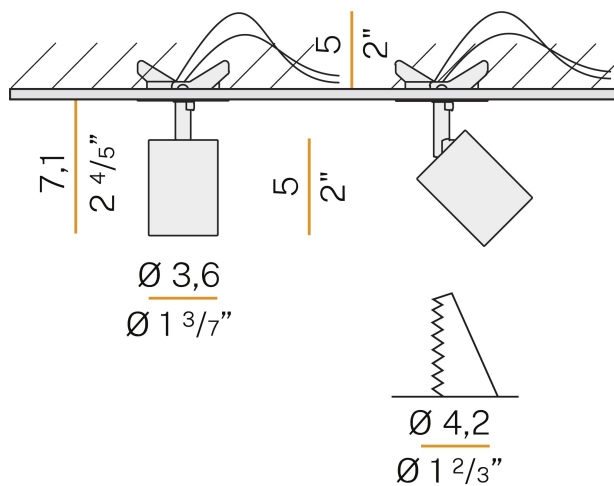

Technical drawing