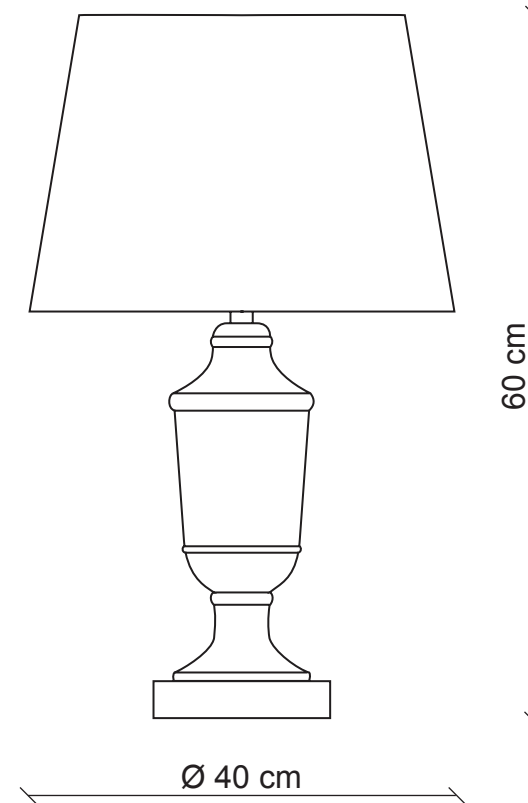

PATRIZIAGARGANTI

Firenze

BAGA XXI Century
LOVELY LIGHT

art. CM525

1 light Ceramic table lamp

Finish: Ivory with silver details

Lampshades: White paper

Ø 36x26
H. 26

1x
100W E27
not supplied

m³ 0,22
Kg 2,1