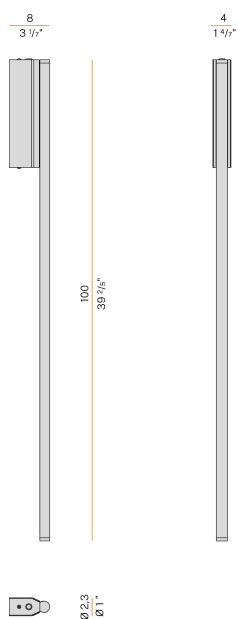

PANZERI

Hilow Line

220-240V AC dimmable (DALI/Push DIM)

A11006.100.0502

● mat black

Data sheet

CODE	A11006.100.0502
SYSTEM POWER CONSUMPTION	17W
EFFICACY	59.88lm/W
LIGHT SOURCE	LED
LIGHT SOURCE LIFETIME	L70 (B10) 60.000h
COLOUR TEMPERATURE	2700K Ra>90
LIGHT DISTRIBUTION	diffused
POWER SUPPLY	220-240V AC
FREQUENCY	50/60Hz
ELECTRICAL CONFIGURATION	dimmable (DALI/Push DIM)
DRIVER	integrated included
NOMINAL LUMINOUS FLUX	1512lm
LUMEN OUTPUT	1018lm
EFFICIENCY	67.3%
WEIGHT	1,16 Kg
PROTECTION DEGREE	IP20
COLOUR TOLLERANCES	SDCM 3
PACKING DIMENSIONS	12,0 x 106,0 x 7,0 cm

Technical drawing

Wall lighting fixture for interiors, with indirect light emission.
Pickled sheet metal wall bracket in polyacrylic paint.
Pickled sheet metal wall plate in polyacrylic paint.
Extruded aluminium structure in white, mat black, bronze, mat brass or titanium polyacrylic paint.
Die-cast aluminium end caps in polyacrylic paint.
Extruded polycarbonate diffuser with opaline finish.

PANZERI

Hilow Line

Accessories / power supply

YCI11002.400

4m (157,5") long power cable with foot switch and plug.