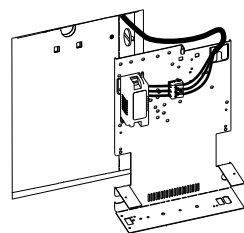

kreon

technics

Small Side in line, Small Square Side in line, Mini Side in line, Side in line, Square Side in line

connect power supply

Please make sure that mains voltage is disconnected before proceeding!