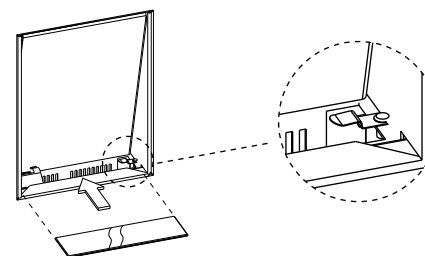

kreon

technics

Small Side in line, Small Square Side in line, Mini Side in line, Side in line, Square Side in line

connect power supply

Please make sure that mains voltage is disconnected before proceeding!

slide fixture into installed plasterkit

fix base plate to housing with screw (2x)

5 connection

insert the reflector, underside first.
use plastic gloves

insert the glass in the springs

in case of LED, slide the glass between the springs and turn to the horizontal position

6 installation

different reflectors are possible.
to remove the reflector use a screwdriver

7 accessories

visible cut out in wall	L x W
Side IL	308 x 228
Square Side IL	308 x 307
Small Side IL	205 x 156
Small Side IL LED	
Small Square Side IL	205 x 206
Small Square SIL LED	