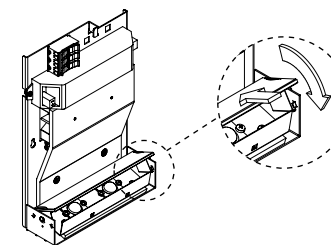

kreon

technics

Small Side in line, Small Square Side in line, Mini Side in line, Side in line, Square Side in line

connect power supply

Please make sure that mains voltage is disconnected before proceeding!

slide fixture into installed plasterkit

fix base plate to housing with screw (2x)

5 connection

insert the reflector, underside first.
use plastic gloves

insert the glass in the springs

in case of LED, slide the glass between the springs and turn to the horizontal position

6 installation

different reflectors are possible.
to remove the reflector use a screwdriver

7 accessories

visible cut out in wall	L x W
Side IL	308 x 228
Square Side IL	308 x 307
Small Side IL	205 x 156
Small Side IL LED	
Small Square Side IL	205 x 206
Small Square SIL LED	