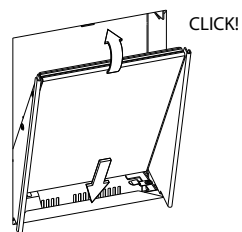

kreon

technics

Small Side in line, Small Square Side in line, Mini Side in line, Side in line, Square Side in line

connect power supply

Please make sure that mains voltage is disconnected before proceeding!

slide fixture into installed plasterkit

fix base plate to housing with screw (2x)

5 connection

insert the reflector, underside first.
use plastic gloves

insert the glass in the springs

in case of LED, slide the glass between the springs and turn to the horizontal position