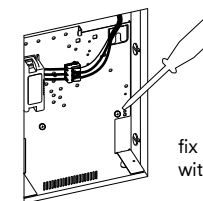

kreon

technics

Small Side in line, Small Square Side in line, Mini Side in line, Side in line, Square Side in line

connect power supply

Please make sure that mains voltage is disconnected before proceeding!

slide fixture into installed plasterkit

fix base plate to housing with screw (2x)

5 connection

insert the reflector, underside first.
use plastic gloves

insert the glass in the springs

in case of LED, slide the glass between the springs and turn to the horizontal position