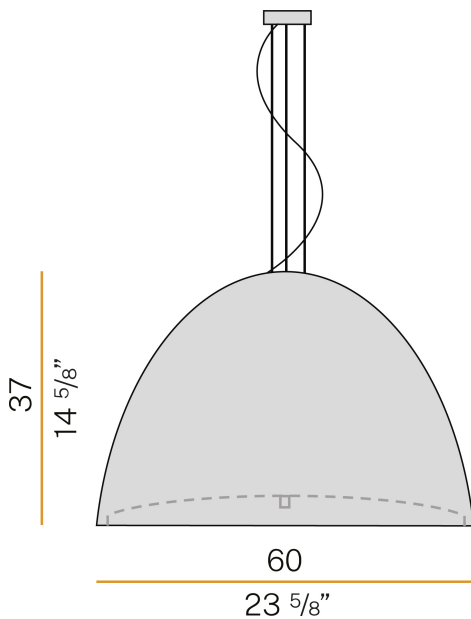

PANZERI

Willy Alu

220-240V AC

L07610.060.0000

 glossy white

Data sheet

CODE	L07610.060.0000
SYSTEM POWER CONSUMPTION	3x max 100W
LIGHT SOURCE	LED retrofit / halogen
LIGHT SOURCE KIT	not included
COMPATIBLE SOURCES	3x LED retrofit bulb E27 (L max 140mm - Ø max 65mm) / 3x max 100W E27
LIGHT DISTRIBUTION	diffused
POWER SUPPLY	220-240V AC
FREQUENCY	50/60Hz
WEIGHT	5,40 Kg
PROTECTION DEGREE	IP20
PACKING DIMENSIONS	69,0 x 53,0 x 69,0 cm

Suspension lighting fixture for interiors, with direct light emission. Turned pickled sheet metal structure in glossy white or gold polyacrylic paint. Turned aluminium reflector in glossy white polyacrylic paint or with gold leaf coating. Diffuser in modelled frosted glass. 2m (78,7") long steel suspension cables. 2,2m (86,6") long power cable in transparent PVC. Power canopy with galvanized sheet metal ceiling bracket and pickled sheet metal covering in glossy white polyacrylic paint or with gold leaf coating.

Technical drawing

Polar diagram