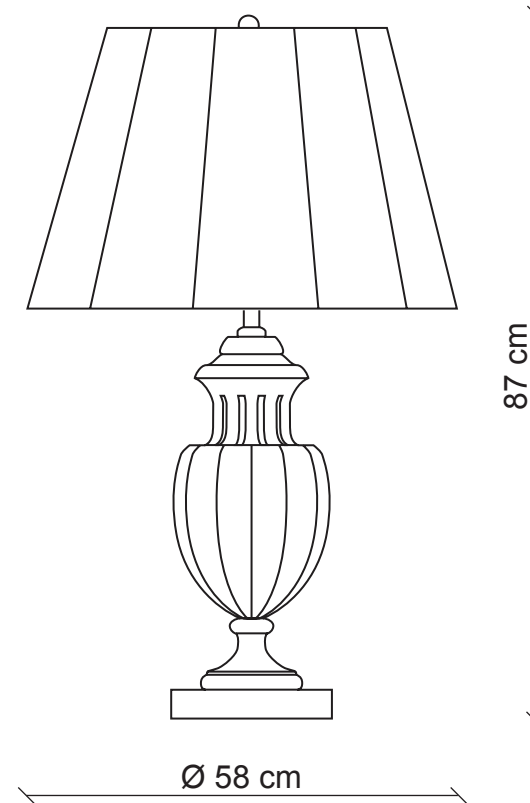

# PATRIZIAGARGANTI

Firenze

**BAGA** XXI Century  
LOVELY LIGHT

**art. CM546**

2 lights Ceramic table lamp

**Finish:** Blu with silver details

**Lampshades:** White paper

Ø 58x37  
H. 38

2x  
100W E27  
not supplied

m<sup>3</sup> 0,43  
Kg 5