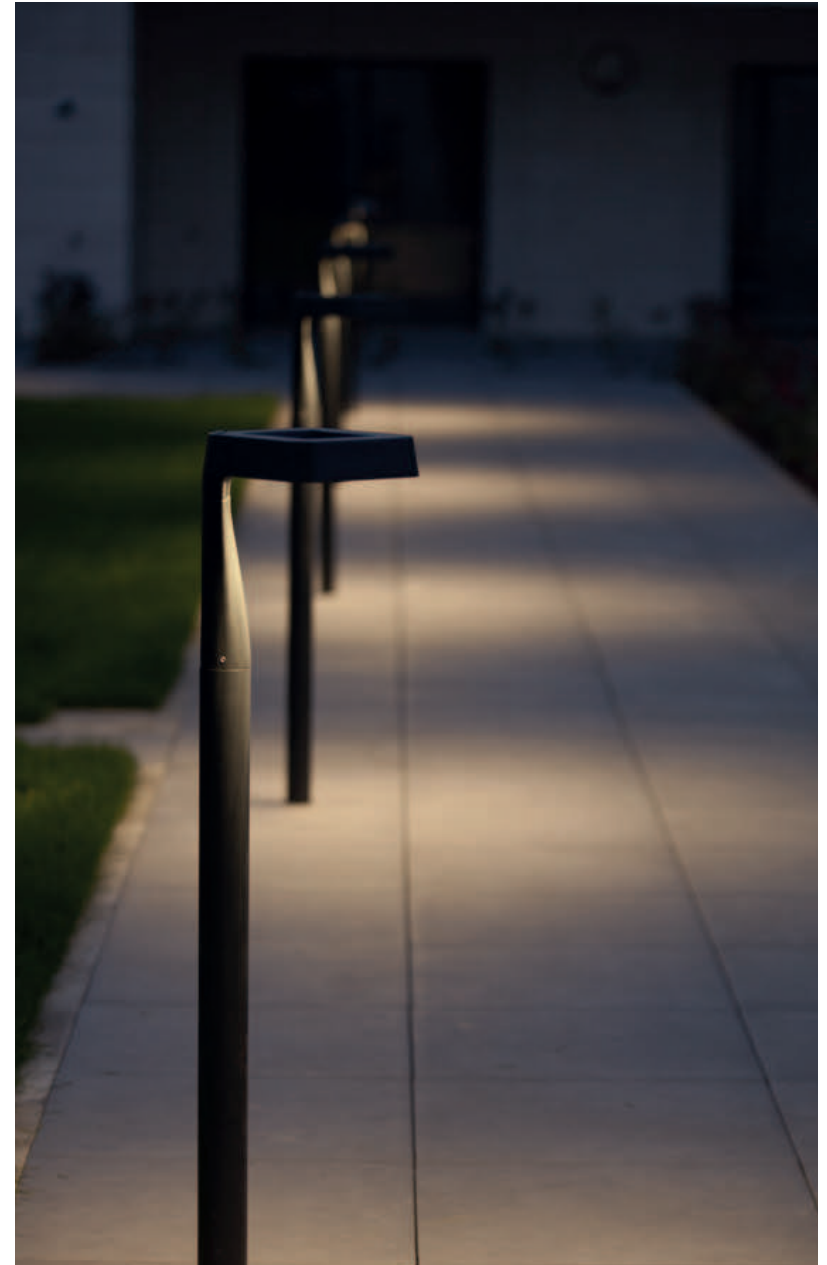

Square

Design by Patrick Norguet

Square

IP65
IK09
Class 1

Aluminium
Satin-finish polycarbonate diffuser

SOURCES

LED 30W - 3000K warm white
LED 30W - 4500K neutral white

Model 1

LED 30W
Real light output - 2716 lm
CRI > 80

Models 2 to 4

LED 30W
Real light output - 2691 lm
CRI > 80

MODELS

height / width / depth

259 / 226 / 271

1

796 / 268

2

1246 / 268

3

2292 / 303

4

Multi-position, directable lamp head

Built-in LED

Customised signage on request