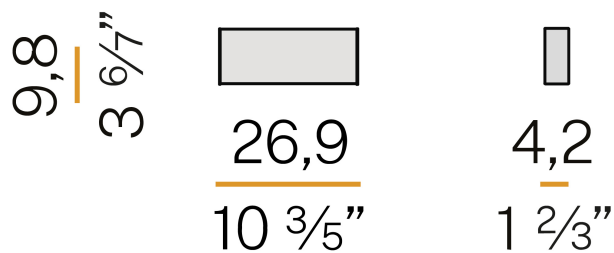

Technical drawing