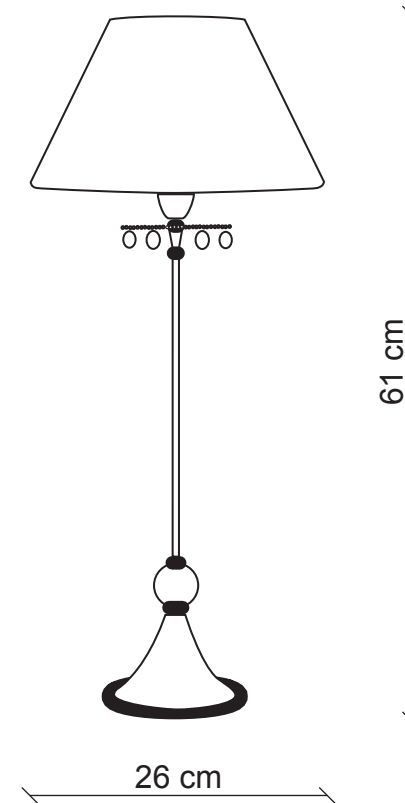

PATRIZIAGARGANTI

Firenze

BAGA XXI Century
LOVELY LIGHT

art. 1010

1 light Table lamp

Finish: Silver leaf with protected nickel details

Lampshades: Grey fabric

Accessories: Clear and amethyst crystals

Ø 26x12
H. 17

1x
60W E27
not supplied

m³ 0,17
Kg 1,7