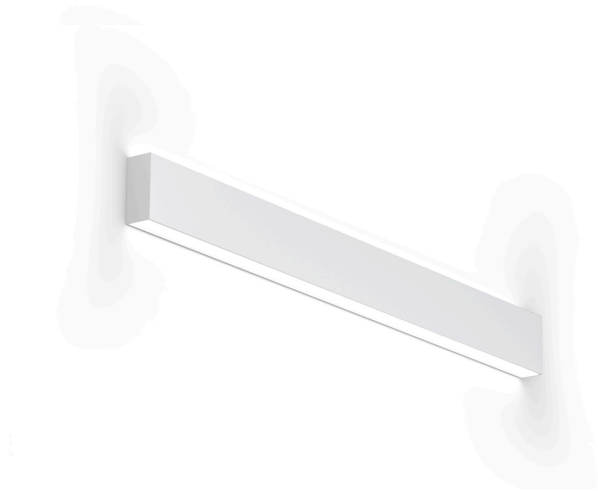

## Giano

220-240V AC ON-OFF  
A24646.100.0401

 white/opal screen

### Data sheet

CODE	A24646.100.0401
SYSTEM POWER CONSUMPTION	38W
EFFICACY	64.63lm/W
LIGHT SOURCE	LED
LIGHT SOURCE LIFETIME	L80 (B20) 60.000h
COLOUR TEMPERATURE	3000K Ra>90
LIGHT DISTRIBUTION	diffused
POWER SUPPLY	220-240V AC
FREQUENCY	50/60Hz
ELECTRICAL CONFIGURATION	ON-OFF
DRIVER	integrated included
NOMINAL LUMINOUS FLUX	4560lm
LUMEN OUTPUT	2456lm
EFFICIENCY	53.9%
WEIGHT	2,60 Kg
PROTECTION DEGREE	IP40
COLOUR TOLLERANCES	SDCM 3
PACKING DIMENSIONS	14,0 x 141,0 x 14,0 cm

Wall lighting fixture for interiors, with direct and indirect light emission. Extruded aluminium structure in RAL 9003 white or black powder paint. Extruded polycarbonate diffusers with opaline finish. Pickled sheet metal end caps in polyacrylic paint. Equipped with wiring for separate switches for direct only, indirect only or direct and indirect light emission.