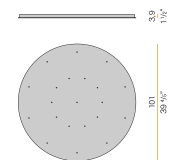

XM9001-21

Canopy for power supply with 21 outputs.