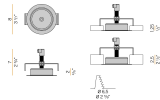

PANZERI

Ely

Accessories / power supply and fixing

XM9201-01

Recessed canopy for electric cable suspensions. Suitable for 24V fixtures: remote driver 24V needed.