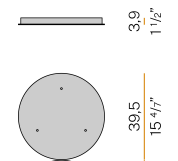

XM8901-06

Canopy for power supply with 6 outputs.

XM8901-09

Canopy for power supply with 9 outputs.

XM8901-15

Canopy for power supply with 15 outputs.

XM9001-03

Canopy for power supply with 3 outputs.