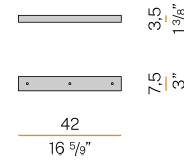

10,6
4 1/6"

M7902/2

Canopy for power supply with 2 outputs.

2,4
1"

10,6
4 1/6"

M7902/3

Canopy for power supply with 3 outputs.

2,4
1"

10,6
4 1/6"

PANZERI

Ely

Accessories / power supply and fixing

XM8901-03

Canopy for power supply with 3 outputs.

XM8901-05

Canopy for power supply with 5 outputs.