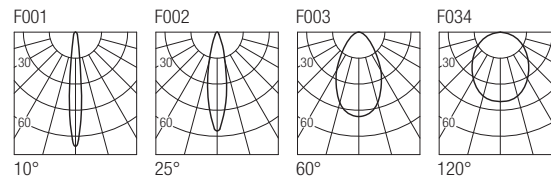

IP67 made in Italy

Supply current

350-500 mA (V, 2,9V)

Power

1-2 W

Series wiring

Dimensions

Photometric diagrams