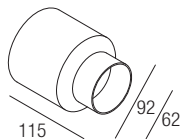

IP67 made in Italy

Supply current

350-500 mA (V, 2,9V)

Power

1-2 W

Series wiring

Dimensions

Photometric diagrams

CCT/CRI/Flux

	350mA	500mA
2700K	89lm	128lm
3000K	93lm	133lm
4200K	103lm	154lm
6000K	114lm	165lm

Code construction

Optionals

CSXJ01
Recessing box

LTR201
Low luminance louver

Note: the filter must be ordered together with the lighting fixture