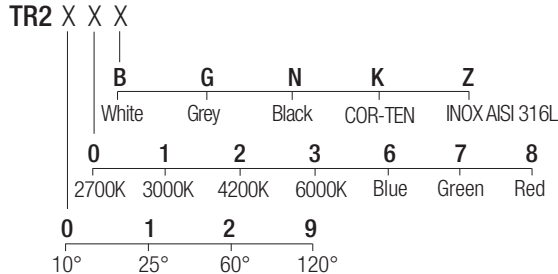

IP67 made in Italy

Supply current

350-500 mA (V, 2,9V)

Power

1-2 W

Series wiring

Dimensions

Photometric diagrams

CCT/CRI/Flux

	350mA	500mA
2700K	89lm	128lm
3000K	93lm	133lm
4200K	103lm	154lm
6000K	114lm	165lm

Code construction

Optionals

CSXJ01
Recessing box

LTR201
Low luminance louver

Note: the filter must be ordered together with the lighting fixture