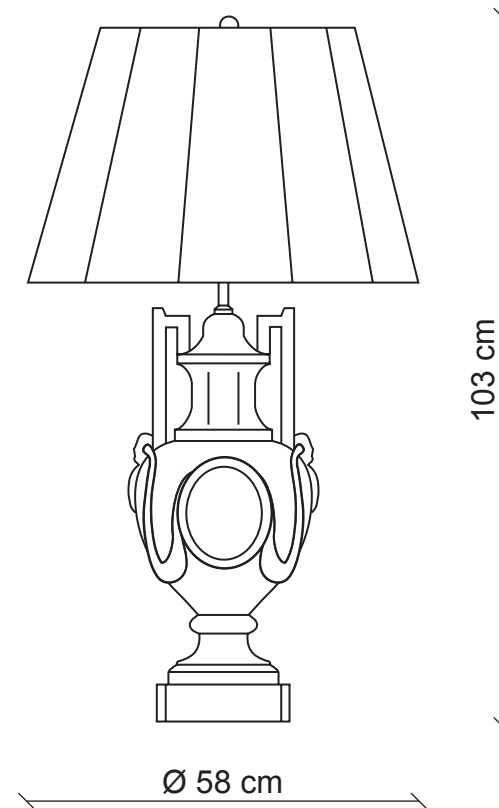

PATRIZIAGARGANTI

Firenze

BAGA 25th Anniversary
LOVELY LIGHT

art. CM405

2 lights Ceramic table lamp

Finish: Enamel with gold details

Lampshades: Silk

m³ 0,54
Kg 11,5