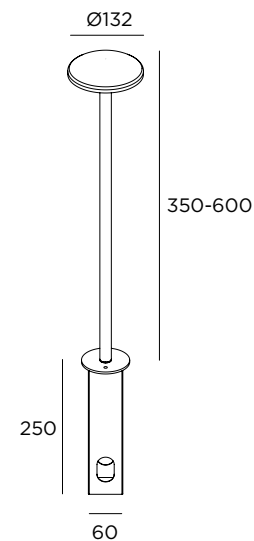

Fixing with housing

Flat or convexe head

Connector IP68

Opal polycarbonate diffuser

LED 7W / 700lm / 24V / H 300 mm

CH13F1H2 ■ ■ ■ ■ ■

LED 7W / 700lm / 24V / H 400 mm

CH13F1H3 ■ ■ ■ ■ ■