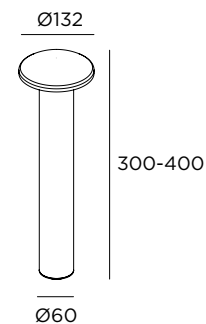

LED 7W / 700lm / 24V / H 300 mm

CH13F1H2 ■ ■ ■ ■ ■

LED 7W / 700lm / 24V / H 400 mm

CH13F1H3 ■ ■ ■ ■ ■

LED 7W / 700lm / 220-240V / H 300 mm

CH13F2H2 ■ ■ ■ ■ ■

LED 7W / 700lm / 220-240V / H 400 mm

CH13F2H3 ■ ■ ■ ■ ■

■ LED color

1 2200 K

2 2700 K

3 3000 K

■ Head shape

P Flat

B Convexe

Finishing

IN Inox

BT Browntech

NB Naturalblack

Drivers 24V p. 218

Chiodino 13 fix

CE LED IP65 IK08 24V / 220-240V

Stainless steel AISI 316L

Fixing to the ground

Flat or convexe head

Opal polycarbonate diffuser