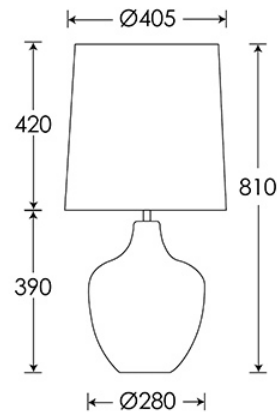

HEATHFIELD & CO

PRODUCT SPECIFICATION SHEET

Table Lamp | VIVIENNE LARGE SMOKE

LAMP BASE

Material: Glass
Finish shown: Smoke
Metalwork: Polished Chrome
Code: TL-VIVI-CHRO-SMOK-LRG

LAMPSHADE AS SHOWN

16" Tall French Drum Herb Silk
Shade code: SH-16-TFRD
Shade lining: White PVC

FLEX

1.5 metres of Clear PVC flex. Alternative colours can be specified from our collection.

SWITCHING & PLUG

Clear 13 AMP UK plug & inline switch.
Alternative plug types available.

BASE WEIGHT

4.5 kg approx.

LAMPING

1 x E27 Lampholder - 60W max. LED bulb recommended.

WARRANTY

12 Months

FINISHING NOTE

All our glasswork is hand blown and will vary from piece to piece - variations in form and proportion. Colour formation, pattern and finishing details are unique to each lamp and it is part of the charm that no two products are exactly the same.

CLEANING INSTRUCTIONS

The finishes on this luminaire only require regular cleaning with a soft dry duster. Abrasive or chemical cleaners may harm the finish and should not be used. Shade to be dusted with a clean dry cloth.

Dimensions in mm and approximate.
*Adjustable flex length.

H&CO

Decorative lighting
for beautiful spaces

www.heathfield.co.uk | + 44 (0) 1732 350450 | sales@heathfield.co.uk
Unit 1, Priory Road, Tonbridge, Kent, TN9 2AF, United Kingdom