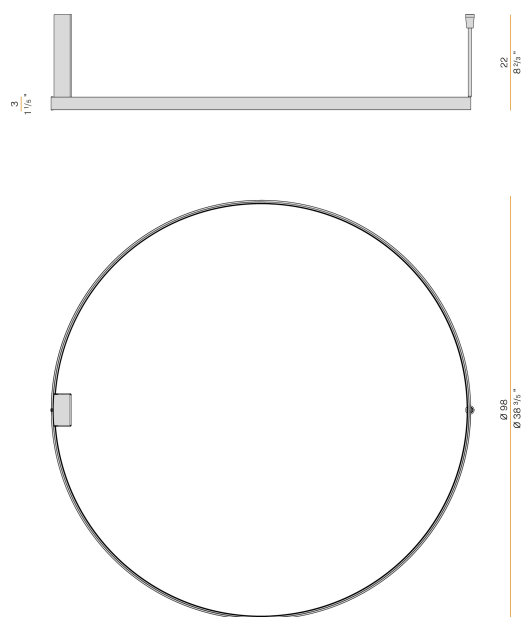

PANZERI

Zero Round

220-240V AC dimmable (DALI/Push DIM)

P03301.100.0402

● white

Data sheet

CODE	P03301.100.0402
SYSTEM POWER CONSUMPTION	54W
EFFICACY	75.54lm/W
LIGHT SOURCE	LED
LIGHT SOURCE LIFETIME	L70 (B50) 60.000h
COLOUR TEMPERATURE	3000K Ra>90
LIGHT DISTRIBUTION	diffused
POWER SUPPLY	220-240V AC
FREQUENCY	50/60Hz
ELECTRICAL CONFIGURATION	dimmable (DALI/Push DIM)
DRIVER	integrated included
NOMINAL LUMINOUS FLUX	5670lm
LUMEN OUTPUT	4079lm
EFFICIENCY	71.9%
WEIGHT	2,06 Kg
PROTECTION DEGREE	IP20
COLOUR TOLLERANCES	SDCM 3
PACKING DIMENSIONS	107,0 x 107,0 x 11,0 cm

Ceiling or wall lighting fixture for interiors, with direct and indirect light emission.
Pickled sheet metal ceiling or wall bracket in polyacrylic paint.
Pickled sheet metal wall plate in polyacrylic paint.
Bended extruded aluminium structure in white, black, bronze, mat brass or titanium polyacrylic paint.
Extruded polycarbonate diffuser with opaline finish.

Technical drawing

Application

Polar diagram