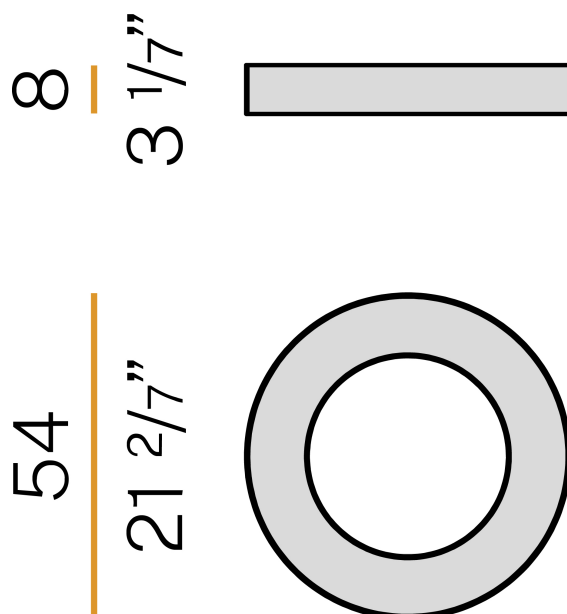

PANZERI

Silver Ring

220-240V AC dimmable (DALI/Push DIM)

P08217.050.0402

Data sheet

CODE	P08217.050.0402
SYSTEM POWER CONSUMPTION	25W
EFFICACY	72.36lm/W
LIGHT SOURCE	LED
COLOUR TEMPERATURE	3000K Ra>90
LIGHT DISTRIBUTION	diffused
POWER SUPPLY	220-240V AC
FREQUENCY	50/60Hz
ELECTRICAL CONFIGURATION	dimmable (DALI/Push DIM)
DRIVER	integrated included
NOMINAL LUMINOUS FLUX	3100lm
LUMEN OUTPUT	1809lm
EFFICIENCY	58.4%
WEIGHT	4.90 Kg
PROTECTION DEGREE	IP40
COLOUR TOLLERANCES	SDCM 3
GLOW WIRE TEST PERFORMANCE	850°
PACKING DIMENSIONS	58,0 x 14,0 x 58,0 cm

Ceiling or wall lighting fixture for interiors, with direct light emission.
Pickled sheet metal ceiling/wall bracket in polyacrylic paint.
Pickled sheet metal structure in polyacrylic paint.
Aluminium dissipation plates.
Pickled sheet metal covers in white, black or bronze polyacrylic paint, or with gold leaf coating.
Modelled polycarbonate diffuser with opaline finish.

Technical drawing

Application

Polar diagram