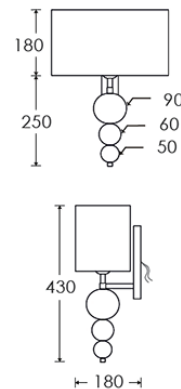

HEATHFIELD & CO

PRODUCT SPECIFICATION SHEET

Wall Light | ALETTE NICKEL

WALL LIGHT

Material: Metal & Glass
Finish shown: Opal Jade
Metalwork: Polished Nickel
Code: WL-ALET-PLNL-OPJD

LAMPSHADE AS SHOWN

12" Crescent Dark Teal Satin
Shade code: SH-12-CRES
Shade lining: Silver PVC

SWITCHING & PLUG

Hardwired

WEIGHT

1.6 kg approx.

LAMPING

1 x E14 Lampholder - 25W max. LED bulb recommended.

FIXING NOTE

It is the buyer's responsibility to ensure that suitable fixings are used.

WARRANTY

12 Months

FINISHING NOTE

All our glasswork is hand blown and will vary from piece to piece - variations in form and proportion. Colour formation, pattern and finishing details are unique to each lamp and it is part of the charm that no two products are exactly the same.

CLEANING INSTRUCTIONS

The finishes on this luminaire only require regular cleaning with a soft dry duster. Abrasive or chemical cleaners may harm the finish and should not be used. Shade to be dusted with a clean dry cloth.

Dimensions in mm and approximate

H&CO

Decorative lighting
for beautiful spaces

www.heathfield.co.uk | + 44 (0) 1732 350450 | sales@heathfield.co.uk

Unit 1, Priory Road, Tonbridge, Kent, TN9 2AF, United Kingdom