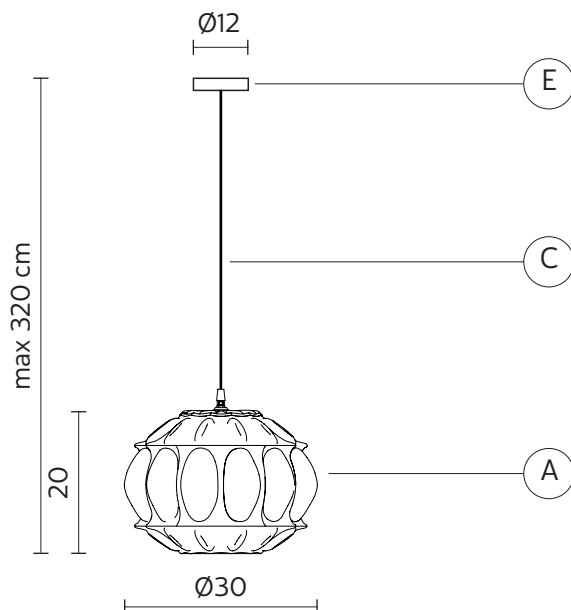

GINGER suspension

Edmondo Testaguzza design

ООО "Мастерская светотехники"
8 800 100 39 72
8 495 727 14 91
9725087@masv.ru
http://masv.ru

year 2015

TECHNICAL SHEET - SE116 1A EXT

STRUCTURE "A"

material glass
colour yellow

CEILING CUP "E"

material metal
colour transparent

ELECTRICAL CABLE "C"

material neoprene
colour black

ELECTRICAL SYSTEM

socket E27
source max 1x52w
energy class from E to A++