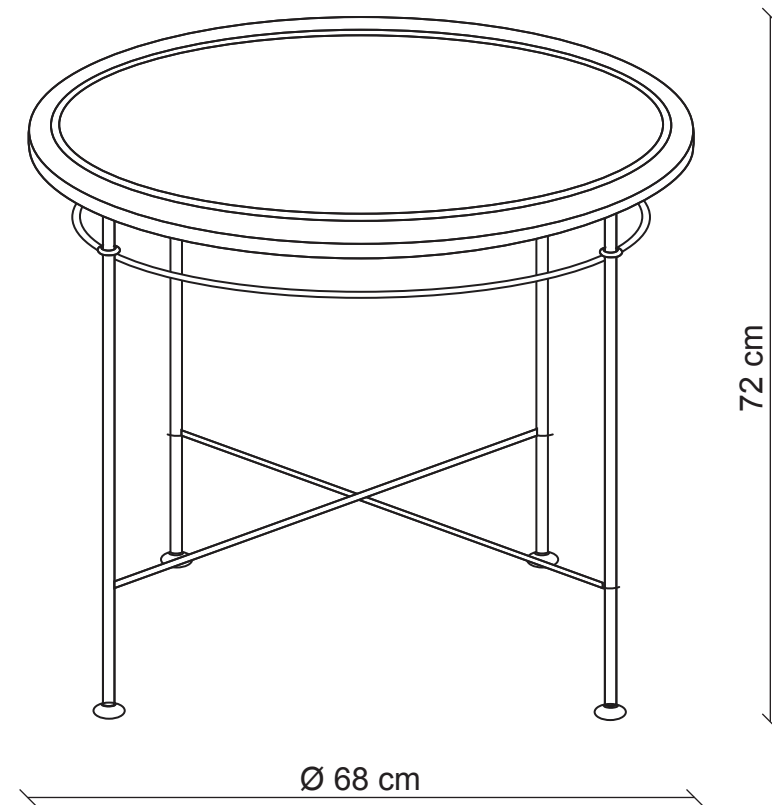

PATRIZIAGARGANTI

Firenze

BAGA XXI Century
LOVELY LIGHT

art. 2009

Table

Finish: Black with protected nickel details

Top: Antiqued black wood

m³ 0,43
Kg 16,5