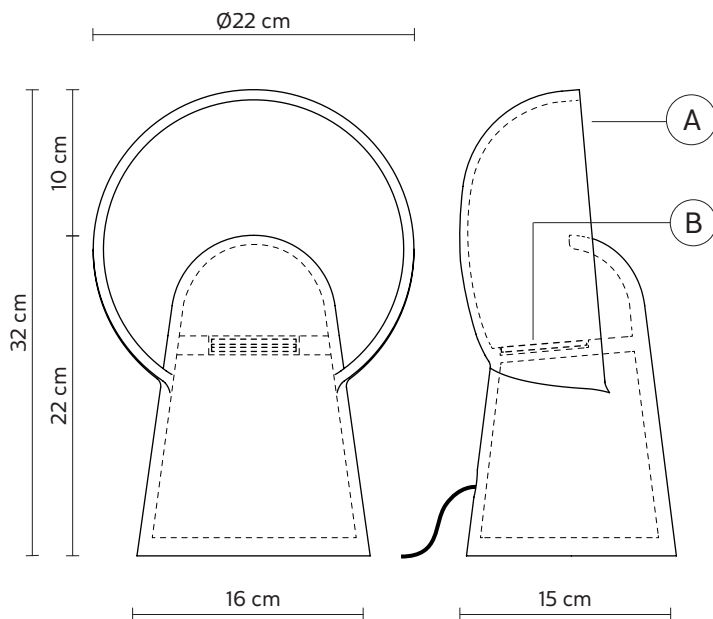

DIFFUSER "B"

material	frosted glass	
----------	---------------	---

ELECTRICAL CABLE

colour	black	
--------	-------	---

ELECTRICAL SYSTEM

source	LED 13W, 1200lumen, 3000K class A+
--------	--

PACKAGING

nr. of collis	1
net weight/kg	3,1
gross weight/kg	4,1
packaging/cm	30x26x43