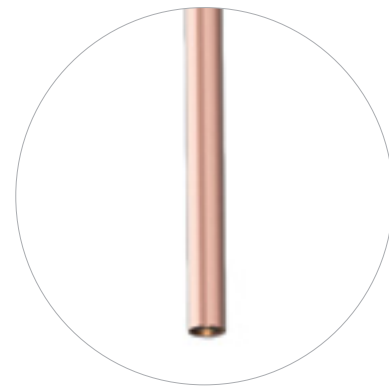

THE TUBE

-  matt white
-  matt black
-  chromed
-  champagne
-  rose gold

The Tube è una lampada a sospensione dal design minimale, il suo diametro di soli 15 mm la rendono estremamente essenziale, discreta, elegante nelle forme. Ha un output luminoso in grado di valorizzare ogni dettaglio, disponibile in diverse colorazioni. È disponibile una versione con driver incluso nel rosone e una versione con rosone a scomparsa in battuta con driver remoto.

The Tube is a pendant light with a minimal design. Its diameter of only 15 mm makes it extremely clean-cut, discrete and elegant in shape. It has a light output that can enhance every detail and is available in different colours. It is available in a version with driver included in the ceiling-rose and a version with recessed ceiling-rose with remote driver.

example of code composition

1131 WH 4 S 00 E 27 ND

TECHNICAL FEATURES

Code	1131 XX (fig. A)	1132 XX (fig. B)
Type	Suspension lamp 	Suspension lamp 
Material	Aluminum	Aluminum
Finishing	White Black Champagne Rose Gold	White Black Champagne Rose Gold
Weight	0.8 Kg	0.8 Kg
Mounting	Ceiling mounting	Ceiling mounting
IP rating	IP40	IP40
Insulation class	III	III
Control gear	Electronic driver on board (included)	Electronic driver, remote installation (included)
Cut out for plasterboard	-	Ø 45 mm
Lamp type	LED 	LED 
Lamp wattage	1 x 4.5W	1 x 4.5W
Luminous efficacy	360 lm - 3000K	360 lm - 3000K
Light distribution	Narrow beam	Narrow beam
Fitting	-	-
Light colour	White 3000K White 2700K (on request)	White 3000K White 2700K (on request)
Voltage connection	220-240V · 50/60Hz	220-240V · 50/60Hz
CRI	>90	>90
Emergency	-	-
Note	Black ceiling box with driver on board. Black silicone cable (L 1.5 m). On request different lenght.	Black recessed canopy with remote driver. Black silicone cable (L 1.5 m). On request different lenght.