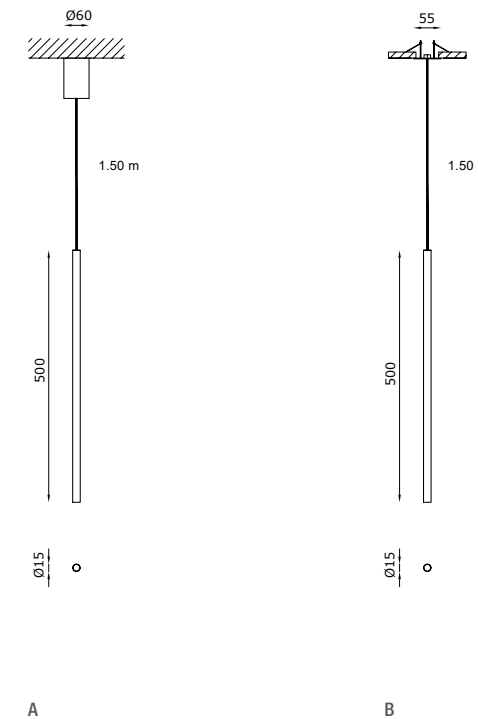

THE TUBE

-  matt white
-  matt black
-  chromed
-  champagne
-  rose gold

The Tube è una lampada a sospensione dal design minimale, il suo diametro di soli 15 mm la rendono estremamente essenziale, discreta, elegante nelle forme. Ha un output luminoso in grado di valorizzare ogni dettaglio, disponibile in diverse colorazioni. È disponibile una versione con driver incluso nel rosone e una versione con rosone a scomparsa in battuta con driver remoto.

The Tube is a pendant light with a minimal design. Its diameter of only 15 mm makes it extremely clean-cut, discrete and elegant in shape. It has a light output that can enhance every detail and is available in different colours. It is available in a version with driver included in the ceiling-rose and a version with recessed ceiling-rose with remote driver.

example of code composition

1131 WH 4 S 00 E 27 ND

TECHNICAL FEATURES

Code	1131 XX (fig. A)	1132 XX (fig. B)
Type	Suspension lamp 	Suspension lamp 
Material	Aluminum	Aluminum
Finishing	White Black Champagne Rose Gold	White Black Champagne Rose Gold
Weight	0.8 Kg	0.8 Kg
Mounting	Ceiling mounting	Ceiling mounting
IP rating	IP40	IP40
Insulation class	III	III
Control gear	Electronic driver on board (included)	Electronic driver, remote installation (included)
Cut out for plasterboard	-	Ø 45 mm
Lamp type	LED 	LED 
Lamp wattage	1 x 4.5W	1 x 4.5W
Luminous efficacy	360 lm - 3000K	360 lm - 3000K
Light distribution	Narrow beam	Narrow beam
Fitting	-	-
Light colour	White 3000K White 2700K (on request)	White 3000K White 2700K (on request)
Voltage connection	220-240V · 50/60Hz	220-240V · 50/60Hz
CRI	>90	>90
Emergency	-	-
Note	Black ceiling box with driver on board. Black silicone cable (L 1.5 m). On request different lenght.	Black recessed canopy with remote driver. Black silicone cable (L 1.5 m). On request different lenght.